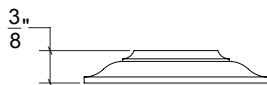

Base Material: Solid Brass

Lever shown with R050 Rosette

- Custom designs, finishes and sizes available upon request
- Available door functions include entry, passage, privacy, single dummy and full dummy. Other functions available upon request
- Escutcheon back plates in customizable sizes maybe be substituted instead of a rosette
- Interior passage and privacy sets are supplied standard with mini-mortise locks unless otherwise requested
- Entry door sets are supplied with full case mortise locks, are fire-rated, and are available in many function types
- Hamilton Sinkler will select all components to create complete sets as per the configuration of the door