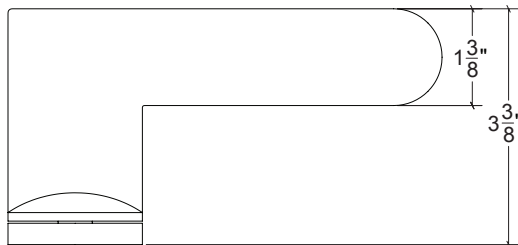

Base Material: Solid Brass

Lever shown with V2R078.200 Rosette

- Custom designs, finishes and sizes available upon request
- Available door functions include entry, passage, privacy, single dummy and full dummy. Other functions available upon request
- Escutcheon back plates in customizable sizes maybe be substituted instead of a rosette
- Interior passage and privacy sets are supplied standard with mini-mortise locks unless otherwise requested
- Entry door sets are supplied with full case mortise locks, are fire-rated, and are available in many function types
- Hamilton Sinkler will select all components to create complete sets as per the configuration of the door