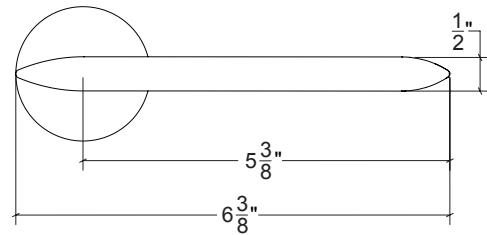

Base Material: Solid Brass

Lever shown with V2R078.200 Rosette

- Custom designs, finishes and sizes available upon request
- Available door functions include entry, passage, privacy, single dummy and full dummy. Other functions available upon request
- Escutcheon back plates in customizable sizes maybe be substituted instead of a rosette
- Interior passage and privacy sets are supplied standard with mini-mortise locks unless otherwise requested
- Entry door sets are supplied with full case mortise locks, are fire-rated, and are available in many function types
- Hamilton Sinkler will select all components to create complete sets as per the configuration of the door