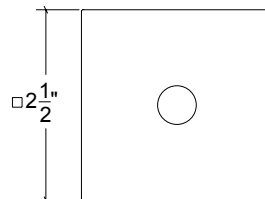

Base Material: Solid Brass

Lever shown with R064L Rosette

- Custom designs, finishes and sizes available upon request
- Available door functions include entry, passage, privacy, single dummy and full dummy. Other functions available upon request
- Escutcheon back plates in customizable sizes maybe be substituted instead of a rosette
- Interior passage and privacy sets are supplied standard with mini-mortise locks unless otherwise requested
- Entry door sets are supplied with full case mortise locks, are fire-rated, and are available in many function types
- Hamilton Sinkler will select all components to create complete sets as per the configuration of the door