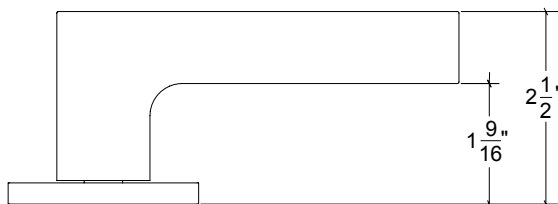

Base Material: Solid Brass

Lever shown with R064L Rosette

- Custom designs, finishes and sizes available upon request
- Available door functions include entry, passage, privacy, single dummy and full dummy. Other functions available upon request
- Escutcheon back plates in customizable sizes maybe be substituted instead of a rosette
- Interior passage and privacy sets are supplied standard with mini-mortise locks unless otherwise requested
- Entry door sets are supplied with full case mortise locks, are fire-rated, and are available in many function types
- Hamilton Sinkler will select all components to create complete sets as per the configuration of the door