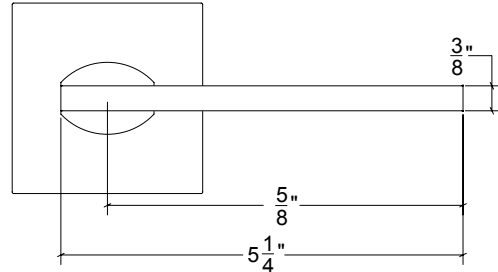

Base Material: Solid Brass

Lever shown with R064L Rosette

- Custom designs, finishes and sizes available upon request
- Available door functions include entry, passage, privacy, single dummy and full dummy. Other functions available upon request
- Escutcheon back plates in customizable sizes maybe be substituted instead of a rosette
- Interior passage and privacy sets are supplied standard with mini-mortise locks unless otherwise requested
- Entry door sets are supplied with full case mortise locks, are fire-rated, and are available in many function types
- Hamilton Sinkler will select all components to create complete sets as per the configuration of the door