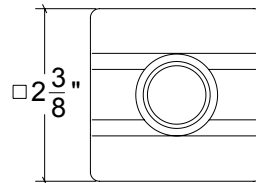

Base Material: Solid Brass

Lever shown with R063 Rosette

- Custom designs, finishes and sizes available upon request
- Available door functions include entry, passage, privacy, single dummy and full dummy. Other functions available upon request
- Escutcheon back plates in customizable sizes maybe be substituted instead of a rosette
- Interior passage and privacy sets are supplied standard with mini-mortise locks unless otherwise requested
- Entry door sets are supplied with full case mortise locks, are fire-rated, and are available in many function types
- Hamilton Sinkler will select all components to create complete sets as per the configuration of the door