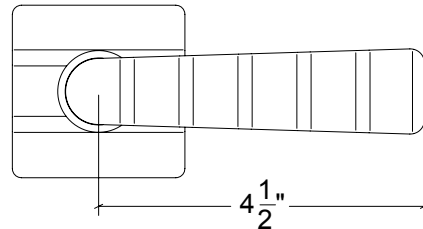

Base Material: Solid Brass

Lever shown with R063 Rosette

- Custom designs, finishes and sizes available upon request
- Available door functions include entry, passage, privacy, single dummy and full dummy. Other functions available upon request
- Escutcheon back plates in customizable sizes maybe be substituted instead of a rosette
- Interior passage and privacy sets are supplied standard with mini-mortise locks unless otherwise requested
- Entry door sets are supplied with full case mortise locks, are fire-rated, and are available in many function types
- Hamilton Sinkler will select all components to create complete sets as per the configuration of the door