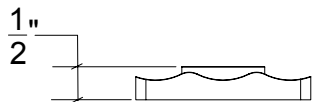

Base Material: Solid Brass

Lever shown with R063 Rosette

- Custom designs, finishes and sizes available upon request
- Available door functions include entry, passage, privacy, single dummy and full dummy. Other functions available upon request
- Escutcheon back plates in customizable sizes maybe be substituted instead of a rosette
- Interior passage and privacy sets are supplied standard with mini-mortise locks unless otherwise requested
- Entry door sets are supplied with full case mortise locks, are fire-rated, and are available in many function types
- Hamilton Sinkler will select all components to create complete sets as per the configuration of the door