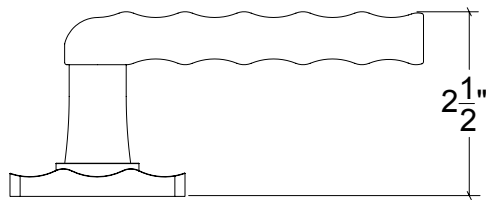

Base Material: Solid Brass

Lever shown with R063 Rosette

- Custom designs, finishes and sizes available upon request
- Available door functions include entry, passage, privacy, single dummy and full dummy. Other functions available upon request
- Escutcheon back plates in customizable sizes maybe be substituted instead of a rosette
- Interior passage and privacy sets are supplied standard with mini-mortise locks unless otherwise requested
- Entry door sets are supplied with full case mortise locks, are fire-rated, and are available in many function types
- Hamilton Sinkler will select all components to create complete sets as per the configuration of the door