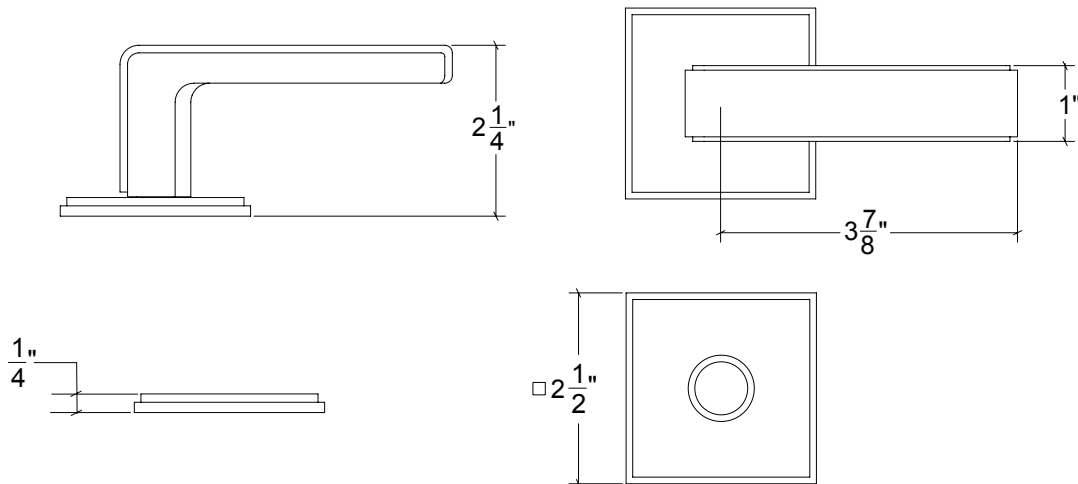

Base Material: Solid Brass

Lever shown with R060 Rosette

- Custom designs, finishes and sizes available upon request
- Available door functions include entry, passage, privacy, single dummy and full dummy. Other functions available upon request
- Escutcheon back plates in customizable sizes maybe be substituted instead of a rosette
- Interior passage and privacy sets are supplied standard with mini-mortise locks unless otherwise requested
- Entry door sets are supplied with full case mortise locks, are fire-rated, and are available in many function types
- Hamilton Sinkler will select all components to create complete sets as per the configuration of the door