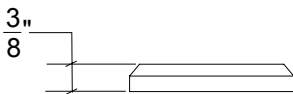

Base Material: Solid Brass

Lever shown with R058 Rosette

- Custom designs, finishes and sizes available upon request
- Available door functions include entry, passage, privacy, single dummy and full dummy. Other functions available upon request
- Escutcheon back plates in customizable sizes maybe be substituted instead of a rosette
- Interior passage and privacy sets are supplied standard with mini-mortise locks unless otherwise requested
- Entry door sets are supplied with full case mortise locks, are fire-rated, and are available in many function types
- Hamilton Sinkler will select all components to create complete sets as per the configuration of the door