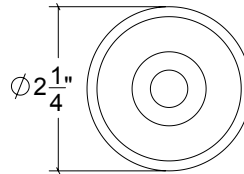

Base Material: Solid Brass

Lever shown with R058 Rosette

- Custom designs, finishes and sizes available upon request
- Available door functions include entry, passage, privacy, single dummy and full dummy. Other functions available upon request
- Escutcheon back plates in customizable sizes maybe be substituted instead of a rosette
- Interior passage and privacy sets are supplied standard with mini-mortise locks unless otherwise requested
- Entry door sets are supplied with full case mortise locks, are fire-rated, and are available in many function types
- Hamilton Sinkler will select all components to create complete sets as per the configuration of the door