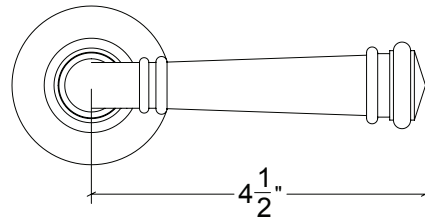

## HL056 Metropolitan Door Lever Plain

Base Material: Solid Brass

Lever shown with R050 Rosette

- Custom designs, finishes and sizes available upon request
- Available door functions include entry, passage, privacy, single dummy and full dummy. Other functions available upon request
- Escutcheon back plates in customizable sizes maybe be substituted instead of a rosette
- Interior passage and privacy sets are supplied standard with mini-mortise locks unless otherwise requested
- Entry door sets are supplied with full case mortise locks, are fire-rated, and are available in many function types
- Hamilton Sinkler will select all components to create complete sets as per the configuration of the door