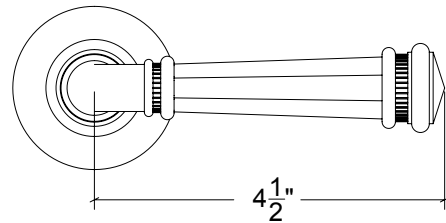

## HL050 Metropolitan Door Lever Plain

Base Material: Solid Brass

Lever shown with R050 Rosette

- Custom designs, finishes and sizes available upon request
- Available door functions include entry, passage, privacy, single dummy and full dummy. Other functions available upon request
- Escutcheon back plates in customizable sizes maybe be substituted instead of a rosette
- Interior passage and privacy sets are supplied standard with mini-mortise locks unless otherwise requested
- Entry door sets are supplied with full case mortise locks, are fire-rated, and are available in many function types
- Hamilton Sinkler will select all components to create complete sets as per the configuration of the door