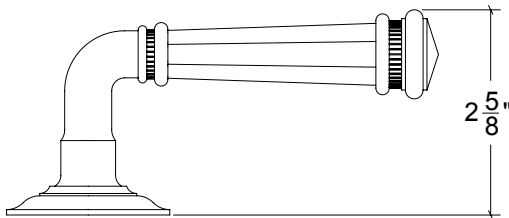

## HL050 Metropolitan Door Lever Plain

Base Material: Solid Brass

Lever shown with R050 Rosette

- Custom designs, finishes and sizes available upon request
- Available door functions include entry, passage, privacy, single dummy and full dummy. Other functions available upon request
- Escutcheon back plates in customizable sizes maybe be substituted instead of a rosette
- Interior passage and privacy sets are supplied standard with mini-mortise locks unless otherwise requested
- Entry door sets are supplied with full case mortise locks, are fire-rated, and are available in many function types
- Hamilton Sinkler will select all components to create complete sets as per the configuration of the door