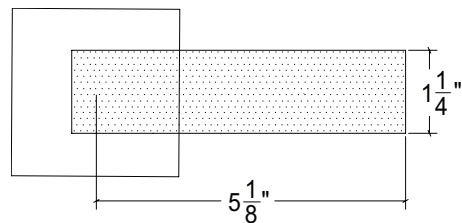

HAMILTON SINKLER

HL047T Metropolitan Door Lever Textured

Finishes:

- Antique Brass (AB)
- Bright Antique Brass (BAB)
- Brushed Nickel (BN)
- Burnished Antique Brass (BRAB)
- Burnished Brass (BRB)
- Burnished Nickel (BRN)
- Dull Black (DB)
- Oil Rubbed Bronze (ORB)
- Pewter (PW)
- Polished Black Nickel (BLN)
- Polished Brass with Lacquer (PB)
- Polished Chrome (PC)
- Polished Nickel (PN)
- Satin Brass (SB)
- Unlacquer Brass (UB)

Base Material: Solid Brass

Lever shown with R043L Rosette

- Custom designs, finishes and sizes available upon request
- Available door functions include entry, passage, privacy, single dummy and full dummy. Other functions available upon request
- Escutcheon back plates in customizable sizes maybe be substituted instead of a rosette
- Interior passage and privacy sets are supplied standard with mini-mortise locks unless otherwise requested
- Entry door sets are supplied with full case mortise locks, are fire-rated, and are available in many function types
- Hamilton Sinkler will select all components to create complete sets as per the configuration of the door

Tel: 212-760-3377
Fax: 212-760-3362

orders@hamiltonsinkler.com
www.hamiltonsinkler.com