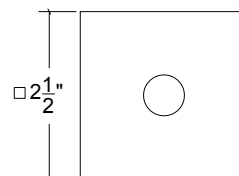

Base Material: Solid Brass

Lever shown with R043L Rosette

- Custom designs, finishes and sizes available upon request
- Available door functions include entry, passage, privacy, single dummy and full dummy. Other functions available upon request
- Escutcheon back plates in customizable sizes maybe be substituted instead of a rosette
- Interior passage and privacy sets are supplied standard with mini-mortise locks unless otherwise requested
- Entry door sets are supplied with full case mortise locks, are fire-rated, and are available in many function types
- Hamilton Sinkler will select all components to create complete sets as per the configuration of the door