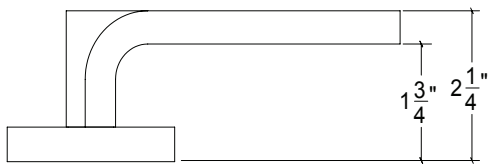

Base Material: Solid Brass

Lever shown with R043L Rosette

- Custom designs, finishes and sizes available upon request
- Available door functions include entry, passage, privacy, single dummy and full dummy. Other functions available upon request
- Escutcheon back plates in customizable sizes maybe be substituted instead of a rosette
- Interior passage and privacy sets are supplied standard with mini-mortise locks unless otherwise requested
- Entry door sets are supplied with full case mortise locks, are fire-rated, and are available in many function types
- Hamilton Sinkler will select all components to create complete sets as per the configuration of the door