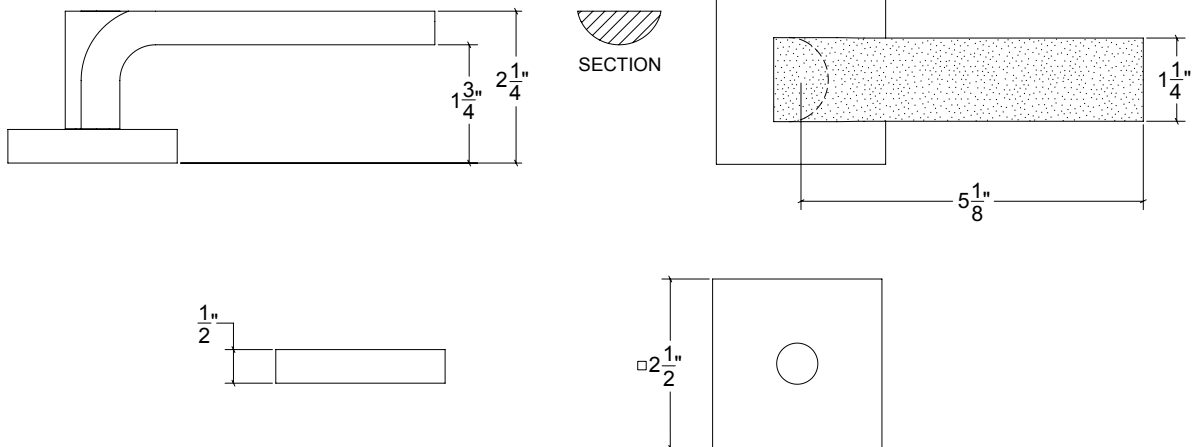

HAMILTON SINKLER

HL047T Metropolitan Door Lever Textured

Finishes:

- Antique Brass (AB)
- Bright Antique Brass (BAB)
- Brushed Nickel (BN)
- Burnished Antique Brass (BRAB)
- Burnished Brass (BRB)
- Burnished Nickel (BRN)
- Dull Black (DB)
- Oil Rubbed Bronze (ORB)
- Pewter (PW)
- Polished Black Nickel (BLN)
- Polished Brass with Lacquer (PB)
- Polished Chrome (PC)
- Polished Nickel (PN)
- Satin Brass (SB)
- Unlacquer Brass (UB)

Base Material: Solid Brass

Lever shown with R043L Rosette

- Custom designs, finishes and sizes available upon request
- Available door functions include entry, passage, privacy, single dummy and full dummy. Other functions available upon request
- Escutcheon back plates in customizable sizes maybe be substituted instead of a rosette
- Interior passage and privacy sets are supplied standard with mini-mortise locks unless otherwise requested
- Entry door sets are supplied with full case mortise locks, are fire-rated, and are available in many function types
- Hamilton Sinkler will select all components to create complete sets as per the configuration of the door