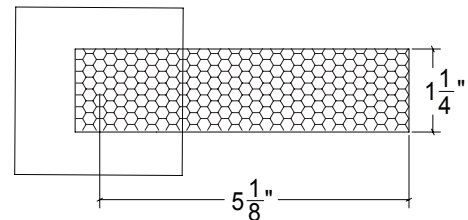

HAMILTON SINKLER

HL047H Metropolitan Door Lever Hammered

Finishes:

- Antique Brass (AB)
- Bright Antique Brass (BAB)
- Brushed Nickel (BN)
- Burnished Antique Brass (BRAB)
- Burnished Brass (BRB)
- Burnished Nickel (BRN)
- Dull Black (DB)
- Oil Rubbed Bronze (ORB)
- Pewter (PW)
- Polished Black Nickel (BLN)
- Polished Brass with Lacquer (PB)
- Polished Chrome (PC)
- Polished Nickel (PN)
- Satin Brass (SB)
- Unlacquer Brass (UB)

Base Material: Solid Brass

Lever shown with R043L Rosette

- Custom designs, finishes and sizes available upon request
- Available door functions include entry, passage, privacy, single dummy and full dummy. Other functions available upon request
- Escutcheon back plates in customizable sizes maybe be substituted instead of a rosette
- Interior passage and privacy sets are supplied standard with mini-mortise locks unless otherwise requested
- Entry door sets are supplied with full case mortise locks, are fire-rated, and are available in many function types
- Hamilton Sinkler will select all components to create complete sets as per the configuration of the door