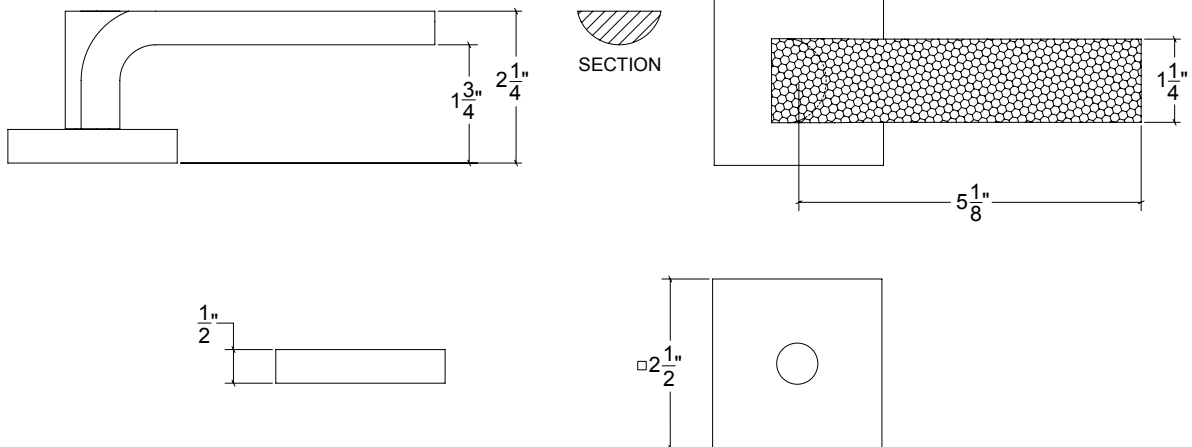

Base Material: Solid Brass

Lever shown with R043L Rosette

- Custom designs, finishes and sizes available upon request
- Available door functions include entry, passage, privacy, single dummy and full dummy. Other functions available upon request
- Escutcheon back plates in customizable sizes maybe be substituted instead of a rosette
- Interior passage and privacy sets are supplied standard with mini-mortise locks unless otherwise requested
- Entry door sets are supplied with full case mortise locks, are fire-rated, and are available in many function types
- Hamilton Sinkler will select all components to create complete sets as per the configuration of the door