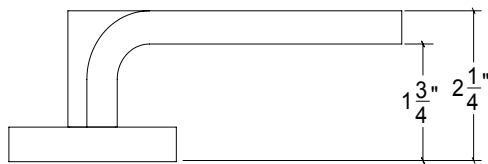

Base Material: Solid Brass

Lever shown with R043L Rosette

- Custom designs, finishes and sizes available upon request
- Available door functions include entry, passage, privacy, single dummy and full dummy. Other functions available upon request
- Escutcheon back plates in customizable sizes maybe be substituted instead of a rosette
- Interior passage and privacy sets are supplied standard with mini-mortise locks unless otherwise requested
- Entry door sets are supplied with full case mortise locks, are fire-rated, and are available in many function types
- Hamilton Sinkler will select all components to create complete sets as per the configuration of the door