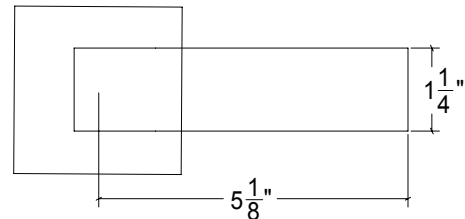

Base Material: Solid Brass

Lever shown with R043L Rosette

- Custom designs, finishes and sizes available upon request
- Available door functions include entry, passage, privacy, single dummy and full dummy. Other functions available upon request
- Escutcheon back plates in customizable sizes maybe be substituted instead of a rosette
- Interior passage and privacy sets are supplied standard with mini-mortise locks unless otherwise requested
- Entry door sets are supplied with full case mortise locks, are fire-rated, and are available in many function types
- Hamilton Sinkler will select all components to create complete sets as per the configuration of the door