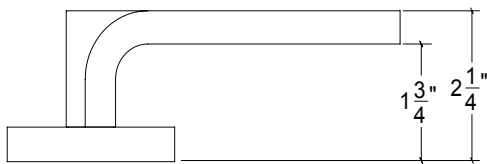

Base Material: Solid Brass

Lever shown with R043L Rosette

- Custom designs, finishes and sizes available upon request
- Available door functions include entry, passage, privacy, single dummy and full dummy. Other functions available upon request
- Escutcheon back plates in customizable sizes maybe be substituted instead of a rosette
- Interior passage and privacy sets are supplied standard with mini-mortise locks unless otherwise requested
- Entry door sets are supplied with full case mortise locks, are fire-rated, and are available in many function types
- Hamilton Sinkler will select all components to create complete sets as per the configuration of the door