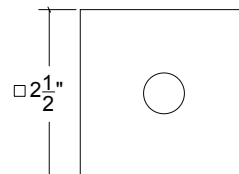

Base Material: Solid Brass

Lever shown with R043L Rosette

- Custom designs, finishes and sizes available upon request
- Available door functions include entry, passage, privacy, single dummy and full dummy. Other functions available upon request
- Escutcheon back plates in customizable sizes maybe be substituted instead of a rosette
- Interior passage and privacy sets are supplied standard with mini-mortise locks unless otherwise requested
- Entry door sets are supplied with full case mortise locks, are fire-rated, and are available in many function types
- Hamilton Sinkler will select all components to create complete sets as per the configuration of the door