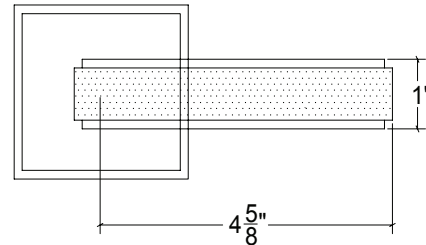

Base Material: Solid Brass

Lever shown with R045 Rosette

- Custom designs, finishes and sizes available upon request
- Available door functions include entry, passage, privacy, single dummy and full dummy. Other functions available upon request
- Escutcheon back plates in customizable sizes maybe be substituted instead of a rosette
- Interior passage and privacy sets are supplied standard with mini-mortise locks unless otherwise requested
- Entry door sets are supplied with full case mortise locks, are fire-rated, and are available in many function types
- Hamilton Sinkler will select all components to create complete sets as per the configuration of the door