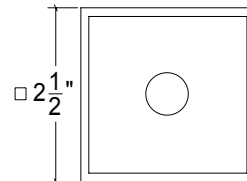

Base Material: Solid Brass

Lever shown with R045 Rosette

- Custom designs, finishes and sizes available upon request
- Available door functions include entry, passage, privacy, single dummy and full dummy. Other functions available upon request
- Escutcheon back plates in customizable sizes maybe be substituted instead of a rosette
- Interior passage and privacy sets are supplied standard with mini-mortise locks unless otherwise requested
- Entry door sets are supplied with full case mortise locks, are fire-rated, and are available in many function types
- Hamilton Sinkler will select all components to create complete sets as per the configuration of the door