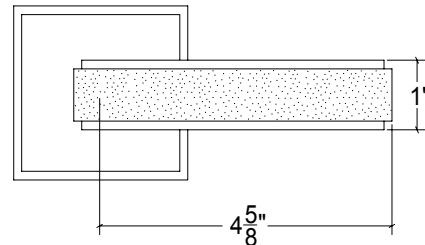

HAMILTON SINKLER

HL045T Metropolitan Door Lever Textured

Finishes:

- Antique Brass (AB)
- Bright Antique Brass (BAB)
- Brushed Nickel (BN)
- Burnished Antique Brass (BRAB)
- Burnished Brass (BRB)
- Burnished Nickel (BRN)
- Dull Black (DB)
- Oil Rubbed Bronze (ORB)
- Pewter (PW)
- Polished Black Nickel (BLN)
- Polished Brass with Lacquer (PB)
- Polished Chrome (PC)
- Polished Nickel (PN)
- Satin Brass (SB)
- Unlacquer Brass (UB)

Base Material: Solid Brass

Lever shown with R045 Rosette

- Custom designs, finishes and sizes available upon request
- Available door functions include entry, passage, privacy, single dummy and full dummy. Other functions available upon request
- Escutcheon back plates in customizable sizes maybe be substituted instead of a rosette
- Interior passage and privacy sets are supplied standard with mini-mortise locks unless otherwise requested
- Entry door sets are supplied with full case mortise locks, are fire-rated, and are available in many function types
- Hamilton Sinkler will select all components to create complete sets as per the configuration of the door