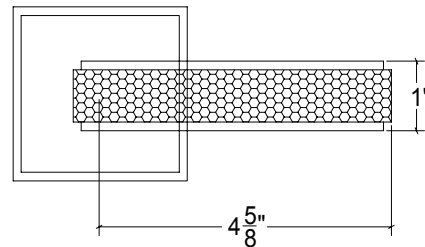

HAMILTON SINKLER

HL045H Metropolitan Door Lever Hammered

Finishes:

- Antique Brass (AB)
- Bright Antique Brass (BAB)
- Brushed Nickel (BN)
- Burnished Antique Brass (BRAB)
- Burnished Brass (BRB)
- Burnished Nickel (BRN)
- Dull Black (DB)
- Oil Rubbed Bronze (ORB)
- Pewter (PW)
- Polished Black Nickel (BLN)
- Polished Brass with Lacquer (PB)
- Polished Chrome (PC)
- Polished Nickel (PN)
- Satin Brass (SB)
- Unlacquer Brass (UB)

Base Material: Solid Brass

Lever shown with R045 Rosette

- Custom designs, finishes and sizes available upon request
- Available door functions include entry, passage, privacy, single dummy and full dummy. Other functions available upon request
- Escutcheon back plates in customizable sizes maybe be substituted instead of a rosette
- Interior passage and privacy sets are supplied standard with mini-mortise locks unless otherwise requested
- Entry door sets are supplied with full case mortise locks, are fire-rated, and are available in many function types
- Hamilton Sinkler will select all components to create complete sets as per the configuration of the door