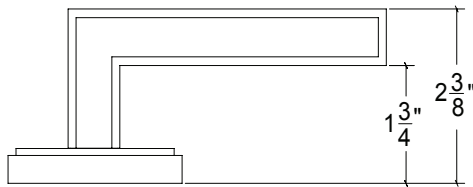

Base Material: Solid Brass

Lever shown with R045 Rosette

- Custom designs, finishes and sizes available upon request
- Available door functions include entry, passage, privacy, single dummy and full dummy. Other functions available upon request
- Escutcheon back plates in customizable sizes maybe be substituted instead of a rosette
- Interior passage and privacy sets are supplied standard with mini-mortise locks unless otherwise requested
- Entry door sets are supplied with full case mortise locks, are fire-rated, and are available in many function types
- Hamilton Sinkler will select all components to create complete sets as per the configuration of the door