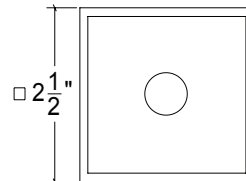

Base Material: Solid Brass

Lever shown with R045 Rosette

- Custom designs, finishes and sizes available upon request
- Available door functions include entry, passage, privacy, single dummy and full dummy. Other functions available upon request
- Escutcheon back plates in customizable sizes maybe be substituted instead of a rosette
- Interior passage and privacy sets are supplied standard with mini-mortise locks unless otherwise requested
- Entry door sets are supplied with full case mortise locks, are fire-rated, and are available in many function types
- Hamilton Sinkler will select all components to create complete sets as per the configuration of the door