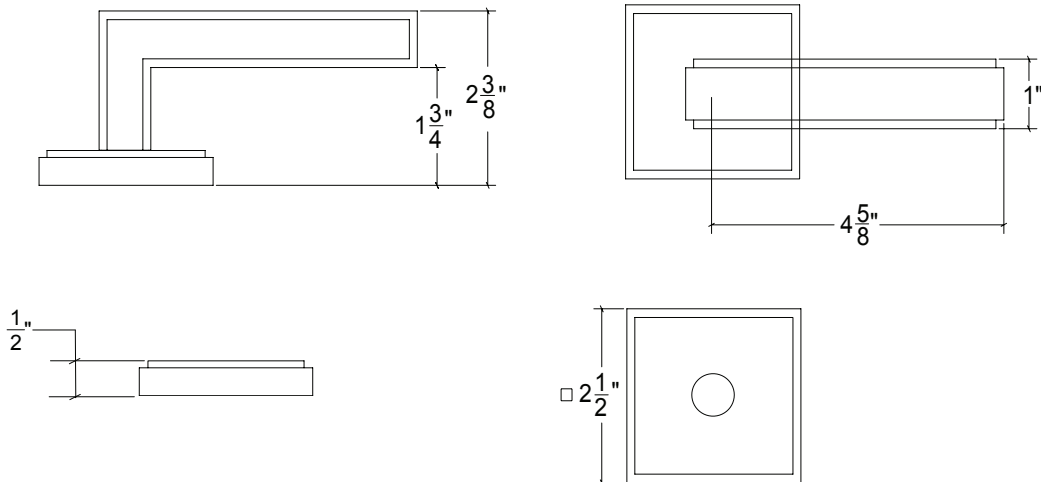

## HL045 Metropolitan Door Lever Plain

Base Material: Solid Brass

Lever shown with R045 Rosette

- Custom designs, finishes and sizes available upon request
- Available door functions include entry, passage, privacy, single dummy and full dummy. Other functions available upon request
- Escutcheon back plates in customizable sizes maybe be substituted instead of a rosette
- Interior passage and privacy sets are supplied standard with mini-mortise locks unless otherwise requested
- Entry door sets are supplied with full case mortise locks, are fire-rated, and are available in many function types
- Hamilton Sinkler will select all components to create complete sets as per the configuration of the door