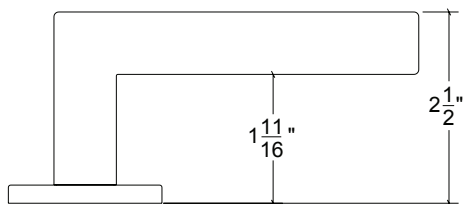

HLO44 Metropolitan Door Lever

Finishes:

- Antique Brass (AB)
- Bright Antique Brass (BAB)
- Brushed Nickel (BN)
- Burnished Antique Brass (BRAB)
- Burnished Brass (BRB)
- Burnished Nickel (BRN)
- Dull Black (DB)
- Oil Rubbed Bronze (ORB)
- Pewter (PW)
- Polished Black Nickel (BLN)
- Polished Brass with Lacquer (PB)
- Polished Chrome (PC)
- Polished Nickel (PN)
- Satin Brass (SB)
- Unlacquer Brass (UB)

Base Material: Solid Brass

Lever shown with R044 Rosette

- Custom designs, finishes and sizes available upon request
- Available door functions include entry, passage, privacy, single dummy and full dummy. Other functions available upon request
- Escutcheon back plates in customizable sizes maybe be substituted instead of a rosette
- Interior passage and privacy sets are supplied standard with mini-mortise locks unless otherwise requested
- Entry door sets are supplied with full case mortise locks, are fire-rated, and are available in many function types
- Hamilton Sinkler will select all components to create complete sets as per the configuration of the door