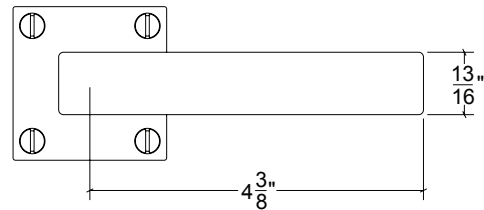

Base Material: Solid Brass

Lever shown with R044 Rosette

- Custom designs, finishes and sizes available upon request
- Available door functions include entry, passage, privacy, single dummy and full dummy. Other functions available upon request
- Escutcheon back plates in customizable sizes maybe be substituted instead of a rosette
- Interior passage and privacy sets are supplied standard with mini-mortise locks unless otherwise requested
- Entry door sets are supplied with full case mortise locks, are fire-rated, and are available in many function types
- Hamilton Sinkler will select all components to create complete sets as per the configuration of the door