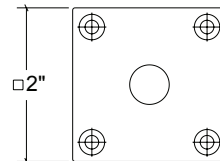

Base Material: Solid Brass

Lever shown with R044 Rosette

- Custom designs, finishes and sizes available upon request
- Available door functions include entry, passage, privacy, single dummy and full dummy. Other functions available upon request
- Escutcheon back plates in customizable sizes maybe be substituted instead of a rosette
- Interior passage and privacy sets are supplied standard with mini-mortise locks unless otherwise requested
- Entry door sets are supplied with full case mortise locks, are fire-rated, and are available in many function types
- Hamilton Sinkler will select all components to create complete sets as per the configuration of the door