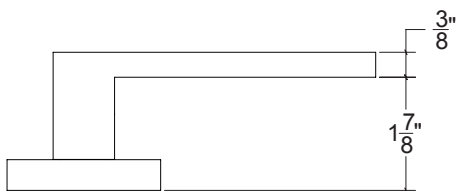

Base Material: Solid Brass

Lever shown with R043L Rosette

- Custom designs, finishes and sizes available upon request
- Available door functions include entry, passage, privacy, single dummy and full dummy. Other functions available upon request
- Escutcheon back plates in customizable sizes maybe be substituted instead of a rosette
- Interior passage and privacy sets are supplied standard with mini-mortise locks unless otherwise requested
- Entry door sets are supplied with full case mortise locks, are fire-rated, and are available in many function types
- Hamilton Sinkler will select all components to create complete sets as per the configuration of the door