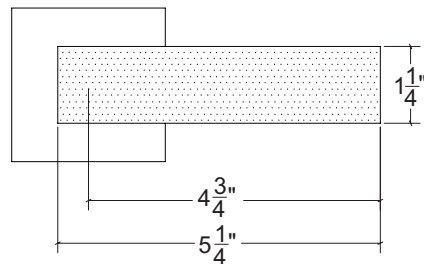

Base Material: Solid Brass

Lever shown with R043L Rosette

- Custom designs, finishes and sizes available upon request
- Available door functions include entry, passage, privacy, single dummy and full dummy. Other functions available upon request
- Escutcheon back plates in customizable sizes maybe be substituted instead of a rosette
- Interior passage and privacy sets are supplied standard with mini-mortise locks unless otherwise requested
- Entry door sets are supplied with full case mortise locks, are fire-rated, and are available in many function types
- Hamilton Sinkler will select all components to create complete sets as per the configuration of the door