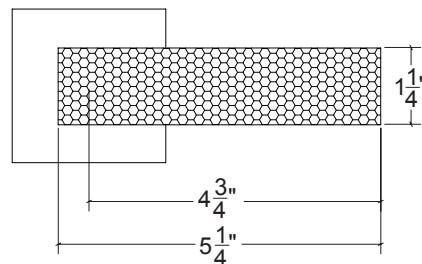

HL042H Metropolitan Door Lever Hammered

Finishes:

- Antique Brass (AB)
- Bright Antique Brass (BAB)
- Brushed Nickel (BN)
- Burnished Antique Brass (BRAB)
- Burnished Brass (BRB)
- Burnished Nickel (BRN)
- Dull Black (DB)
- Oil Rubbed Bronze (ORB)
- Pewter (PW)
- Polished Black Nickel (BLN)
- Polished Brass with Lacquer (PB)
- Polished Chrome (PC)
- Polished Nickel (PN)
- Satin Brass (SB)
- Unlacquer Brass (UB)

Base Material: Solid Brass

Lever shown with R043L Rosette

- Custom designs, finishes and sizes available upon request
- Available door functions include entry, passage, privacy, single dummy and full dummy. Other functions available upon request
- Escutcheon back plates in customizable sizes maybe be substituted instead of a rosette
- Interior passage and privacy sets are supplied standard with mini-mortise locks unless otherwise requested
- Entry door sets are supplied with full case mortise locks, are fire-rated, and are available in many function types
- Hamilton Sinkler will select all components to create complete sets as per the configuration of the door