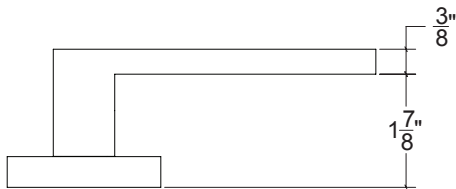

HL042 Metropolitan Door Lever Plain

Finishes:

- Antique Brass (AB)
- Bright Antique Brass (BAB)
- Brushed Nickel (BN)
- Burnished Antique Brass (BRAB)
- Burnished Brass (BRB)
- Burnished Nickel (BRN)
- Dull Black (DB)
- Oil Rubbed Bronze (ORB)
- Pewter (PW)
- Polished Black Nickel (BLN)
- Polished Brass with Lacquer (PB)
- Polished Chrome (PC)
- Polished Nickel (PN)
- Satin Brass (SB)
- Unlacquer Brass (UB)

Base Material: Solid Brass

Lever shown with R043L Rosette

- Custom designs, finishes and sizes available upon request
- Available door functions include entry, passage, privacy, single dummy and full dummy. Other functions available upon request
- Escutcheon back plates in customizable sizes maybe be substituted instead of a rosette
- Interior passage and privacy sets are supplied standard with mini-mortise locks unless otherwise requested
- Entry door sets are supplied with full case mortise locks, are fire-rated, and are available in many function types
- Hamilton Sinkler will select all components to create complete sets as per the configuration of the door