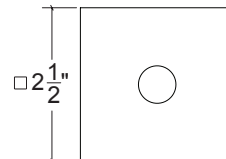

HL042 Metropolitan Door Lever Plain

Finishes:

- Antique Brass (AB)
- Bright Antique Brass (BAB)
- Brushed Nickel (BN)
- Burnished Antique Brass (BRAB)
- Burnished Brass (BRB)
- Burnished Nickel (BRN)
- Dull Black (DB)
- Oil Rubbed Bronze (ORB)
- Pewter (PW)
- Polished Black Nickel (BLN)
- Polished Brass with Lacquer (PB)
- Polished Chrome (PC)
- Polished Nickel (PN)
- Satin Brass (SB)
- Unlacquer Brass (UB)

Base Material: Solid Brass

Lever shown with R043L Rosette

- Custom designs, finishes and sizes available upon request
- Available door functions include entry, passage, privacy, single dummy and full dummy. Other functions available upon request
- Escutcheon back plates in customizable sizes maybe be substituted instead of a rosette
- Interior passage and privacy sets are supplied standard with mini-mortise locks unless otherwise requested
- Entry door sets are supplied with full case mortise locks, are fire-rated, and are available in many function types
- Hamilton Sinkler will select all components to create complete sets as per the configuration of the door