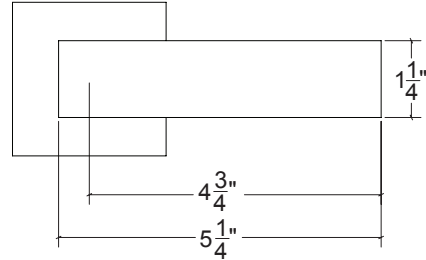

HL042 Metropolitan Door Lever Plain

Finishes:

- Antique Brass (AB)
- Bright Antique Brass (BAB)
- Brushed Nickel (BN)
- Burnished Antique Brass (BRAB)
- Burnished Brass (BRB)
- Burnished Nickel (BRN)
- Dull Black (DB)
- Oil Rubbed Bronze (ORB)
- Pewter (PW)
- Polished Black Nickel (BLN)
- Polished Brass with Lacquer (PB)
- Polished Chrome (PC)
- Polished Nickel (PN)
- Satin Brass (SB)
- Unlacquer Brass (UB)

Base Material: Solid Brass

Lever shown with R043L Rosette

- Custom designs, finishes and sizes available upon request
- Available door functions include entry, passage, privacy, single dummy and full dummy. Other functions available upon request
- Escutcheon back plates in customizable sizes maybe be substituted instead of a rosette
- Interior passage and privacy sets are supplied standard with mini-mortise locks unless otherwise requested
- Entry door sets are supplied with full case mortise locks, are fire-rated, and are available in many function types
- Hamilton Sinkler will select all components to create complete sets as per the configuration of the door