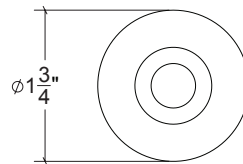

Base Material: Solid Brass

Knob shown with R078 Rosette

- Custom designs, finishes and sizes available upon request
- Available door functions include entry, passage, privacy, single dummy and full dummy. Other functions available upon request
- Escutcheon back plates in customizable sizes maybe be substituted instead of a rosette
- Interior passage and privacy sets are supplied standard with mini-mortise locks unless otherwise requested
- Entry door sets are supplied with full case mortise locks, are fire-rated, and are available in many function types
- Hamilton Sinkler will select all components to create complete sets as per the configuration of the door