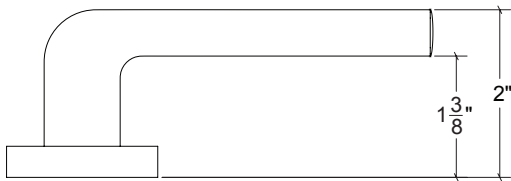

Base Material: Solid Brass

Knob shown with R078 Rosette

- Custom designs, finishes and sizes available upon request
- Available door functions include entry, passage, privacy, single dummy and full dummy. Other functions available upon request
- Escutcheon back plates in customizable sizes maybe be substituted instead of a rosette
- Interior passage and privacy sets are supplied standard with mini-mortise locks unless otherwise requested
- Entry door sets are supplied with full case mortise locks, are fire-rated, and are available in many function types
- Hamilton Sinkler will select all components to create complete sets as per the configuration of the door