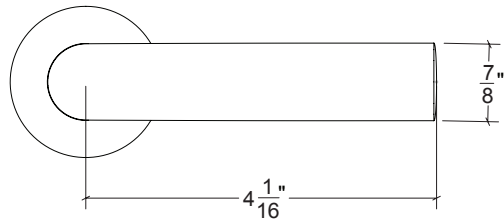

## HLO41 Metropolitan Door Lever

Base Material: Solid Brass

Knob shown with R078 Rosette

- Custom designs, finishes and sizes available upon request
- Available door functions include entry, passage, privacy, single dummy and full dummy. Other functions available upon request
- Escutcheon back plates in customizable sizes maybe be substituted instead of a rosette
- Interior passage and privacy sets are supplied standard with mini-mortise locks unless otherwise requested
- Entry door sets are supplied with full case mortise locks, are fire-rated, and are available in many function types
- Hamilton Sinkler will select all components to create complete sets as per the configuration of the door