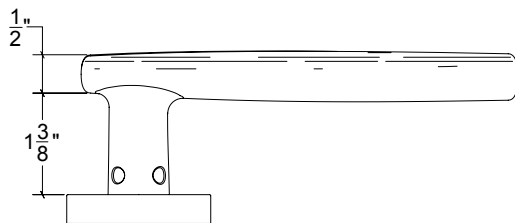

HAMILTON SINKLER

HL039BRK (Bark Lever) Metropolitan Door Lever

Finishes:

- Antique Brass (AB)
- Bright Antique Brass (BAB)
- Brushed Nickel (BN)
- Burnished Antique Brass (BRAB)
- Burnished Brass (BRB)
- Burnished Brass Matte Lacquer (BBML)
- Burnished Nickel (BRN)
- Dull Black (DB)
- Oil Rubbed Bronze (ORB)
- Pewter (PW)
- Polished Black Nickel (BLN)
- Polished Brass with Lacquer (PB)
- Polished Chrome (PC)
- Polished Nickel (PN)
- Satin Brass (SB)
- Unlacquer Brass (UB)

Base Material: Solid Brass

Lever shown with R078 Rosette

- Custom designs, finishes and sizes available upon request
- Available door functions include entry, passage, privacy, single dummy and full dummy. Other functions available upon request
- Escutcheon back plates in customizable sizes maybe be substituted instead of a rosette
- Interior passage and privacy sets are supplied standard with mini-mortise locks unless otherwise requested
- Entry door sets are supplied with full case mortise locks, are fire-rated, and are available in many function types
- Hamilton Sinkler will select all components to create complete sets as per the configuration of the door