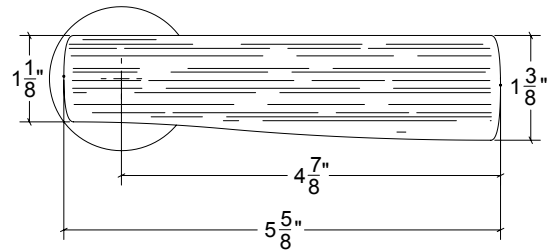

HAMILTON SINKLER

HL039BRK (Bark Lever) Metropolitan Door Lever

Finishes:

- Antique Brass (AB)
- Bright Antique Brass (BAB)
- Brushed Nickel (BN)
- Burnished Antique Brass (BRAB)
- Burnished Brass (BRB)
- Burnished Brass Matte Lacquer (BBML)
- Burnished Nickel (BRN)
- Dull Black (DB)
- Oil Rubbed Bronze (ORB)
- Pewter (PW)
- Polished Black Nickel (BLN)
- Polished Brass with Lacquer (PB)
- Polished Chrome (PC)
- Polished Nickel (PN)
- Satin Brass (SB)
- Unlacquer Brass (UB)

Base Material: Solid Brass

Lever shown with R078 Rosette

- Custom designs, finishes and sizes available upon request
- Available door functions include entry, passage, privacy, single dummy and full dummy. Other functions available upon request
- Escutcheon back plates in customizable sizes maybe be substituted instead of a rosette
- Interior passage and privacy sets are supplied standard with mini-mortise locks unless otherwise requested
- Entry door sets are supplied with full case mortise locks, are fire-rated, and are available in many function types
- Hamilton Sinkler will select all components to create complete sets as per the configuration of the door