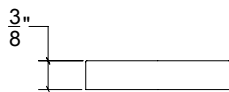

Base Material: Solid Brass

Lever shown with R078 Rosette

- Custom designs, finishes and sizes available upon request
- Available door functions include entry, passage, privacy, single dummy and full dummy. Other functions available upon request
- Escutcheon back plates in customizable sizes maybe be substituted instead of a rosette
- Interior passage and privacy sets are supplied standard with mini-mortise locks unless otherwise requested
- Entry door sets are supplied with full case mortise locks, are fire-rated, and are available in many function types
- Hamilton Sinkler will select all components to create complete sets as per the configuration of the door