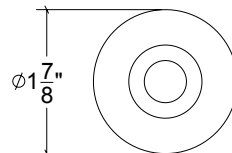

HAMILTON SINKLER

HL039BRK (Bark Lever) Metropolitan Door Lever

Finishes:

- Antique Brass (AB)
- Bright Antique Brass (BAB)
- Brushed Nickel (BN)
- Burnished Antique Brass (BRAB)
- Burnished Brass (BRB)
- Burnished Brass Matte Lacquer (BBML)
- Burnished Nickel (BRN)
- Dull Black (DB)
- Oil Rubbed Bronze (ORB)
- Pewter (PW)
- Polished Black Nickel (BLN)
- Polished Brass with Lacquer (PB)
- Polished Chrome (PC)
- Polished Nickel (PN)
- Satin Brass (SB)
- Unlacquer Brass (UB)

Base Material: Solid Brass

Lever shown with R078 Rosette

- Custom designs, finishes and sizes available upon request
- Available door functions include entry, passage, privacy, single dummy and full dummy. Other functions available upon request
- Escutcheon back plates in customizable sizes maybe be substituted instead of a rosette
- Interior passage and privacy sets are supplied standard with mini-mortise locks unless otherwise requested
- Entry door sets are supplied with full case mortise locks, are fire-rated, and are available in many function types
- Hamilton Sinkler will select all components to create complete sets as per the configuration of the door