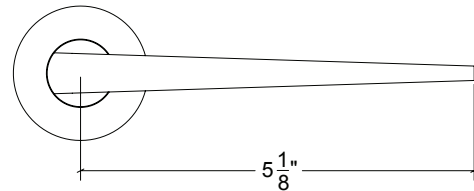

Base Material: Solid Brass

Lever shown with VR078 Rosette

- Custom designs, finishes and sizes available upon request
- Available door functions include entry, passage, privacy, single dummy and full dummy. Other functions available upon request
- Escutcheon back plates in customizable sizes maybe be substituted instead of a rosette
- Interior passage and privacy sets are supplied standard with mini-mortise locks unless otherwise requested
- Entry door sets are supplied with full case mortise locks, are fire-rated, and are available in many function types
- Hamilton Sinkler will select all components to create complete sets as per the configuration of the door