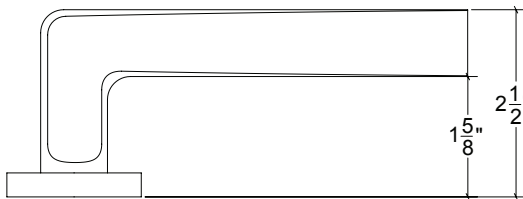

Base Material: Solid Brass

Lever shown with VR078 Rosette

- Custom designs, finishes and sizes available upon request
- Available door functions include entry, passage, privacy, single dummy and full dummy. Other functions available upon request
- Escutcheon back plates in customizable sizes maybe be substituted instead of a rosette
- Interior passage and privacy sets are supplied standard with mini-mortise locks unless otherwise requested
- Entry door sets are supplied with full case mortise locks, are fire-rated, and are available in many function types
- Hamilton Sinkler will select all components to create complete sets as per the configuration of the door