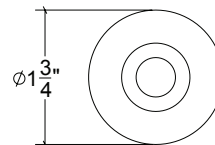

Base Material: Solid Brass

Lever shown with VR078 Rosette

- Custom designs, finishes and sizes available upon request
- Available door functions include entry, passage, privacy, single dummy and full dummy. Other functions available upon request
- Escutcheon back plates in customizable sizes maybe be substituted instead of a rosette
- Interior passage and privacy sets are supplied standard with mini-mortise locks unless otherwise requested
- Entry door sets are supplied with full case mortise locks, are fire-rated, and are available in many function types
- Hamilton Sinkler will select all components to create complete sets as per the configuration of the door