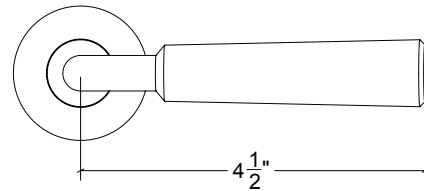

Base Material: Solid Brass

Lever shown with VR078 Rosette

- Custom designs, finishes and sizes available upon request
- Available door functions include entry, passage, privacy, single dummy and full dummy. Other functions available upon request
- Escutcheon back plates in customizable sizes maybe be substituted instead of a rosette
- Interior passage and privacy sets are supplied standard with mini-mortise locks unless otherwise requested
- Entry door sets are supplied with full case mortise locks, are fire-rated, and are available in many function types
- Hamilton Sinkler will select all components to create complete sets as per the configuration of the door