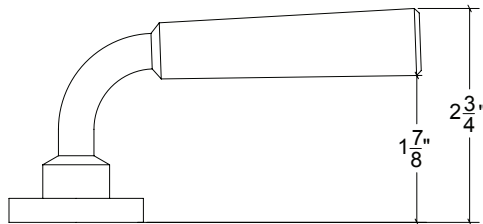

Base Material: Solid Brass

Lever shown with VR078 Rosette

- Custom designs, finishes and sizes available upon request
- Available door functions include entry, passage, privacy, single dummy and full dummy. Other functions available upon request
- Escutcheon back plates in customizable sizes maybe be substituted instead of a rosette
- Interior passage and privacy sets are supplied standard with mini-mortise locks unless otherwise requested
- Entry door sets are supplied with full case mortise locks, are fire-rated, and are available in many function types
- Hamilton Sinkler will select all components to create complete sets as per the configuration of the door