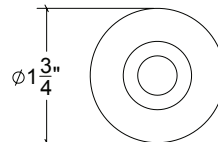

Base Material: Solid Brass

Lever shown with VR078 Rosette

- Custom designs, finishes and sizes available upon request
- Available door functions include entry, passage, privacy, single dummy and full dummy. Other functions available upon request
- Escutcheon back plates in customizable sizes maybe be substituted instead of a rosette
- Interior passage and privacy sets are supplied standard with mini-mortise locks unless otherwise requested
- Entry door sets are supplied with full case mortise locks, are fire-rated, and are available in many function types
- Hamilton Sinkler will select all components to create complete sets as per the configuration of the door