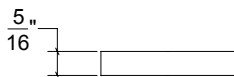

Base Material: Solid Brass

Lever shown with VR078 Rosette

- Custom designs, finishes and sizes available upon request
- Available door functions include entry, passage, privacy, single dummy and full dummy. Other functions available upon request
- Escutcheon back plates in customizable sizes maybe be substituted instead of a rosette
- Interior passage and privacy sets are supplied standard with mini-mortise locks unless otherwise requested
- Entry door sets are supplied with full case mortise locks, are fire-rated, and are available in many function types
- Hamilton Sinkler will select all components to create complete sets as per the configuration of the door