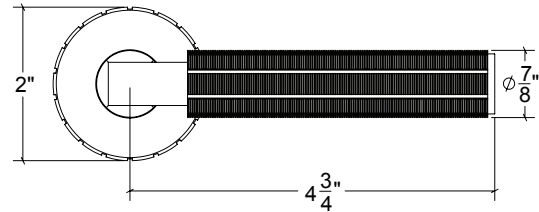

HAMILTON SINKLER

HL031 Metropolitan Door Lever

Finishes:

- Antique Brass (AB)
- Bright Antique Brass (BAB)
- Brushed Nickel (BN)
- Burnished Antique Brass (BRAB)
- Burnished Brass (BRB)
- Burnished Nickel (BRN)
- Dull Black (DB)
- Oil Rubbed Bronze (ORB)
- Pewter (PW)
- Polished Black Nickel (BLN)
- Polished Brass with Lacquer (PB)
- Polished Chrome (PC)
- Polished Nickel (PN)
- Satin Brass (SB)
- Unlacquer Brass (UB)

Base Material: Solid Brass

Lever shown with R031 Rosette

- Custom designs, finishes and sizes available upon request
- Available door functions include entry, passage, privacy, single dummy and full dummy. Other functions available upon request
- Escutcheon back plates in customizable sizes maybe be substituted instead of a rosette
- Interior passage and privacy sets are supplied standard with mini-mortise locks unless otherwise requested
- Entry door sets are supplied with full case mortise locks, are fire-rated, and are available in many function types
- Hamilton Sinkler will select all components to create complete sets as per the configuration of the door

Tel: 212-760-3377
Fax: 212-760-3362

orders@hamiltonsinkler.com
www.hamiltonsinkler.com