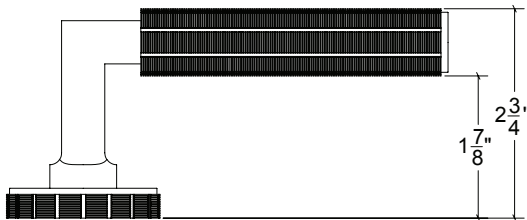

HAMILTON SINKLER

HL031 Metropolitan Door Lever

Finishes:

- Antique Brass (AB)
- Bright Antique Brass (BAB)
- Brushed Nickel (BN)
- Burnished Antique Brass (BRAB)
- Burnished Brass (BRB)
- Burnished Nickel (BRN)
- Dull Black (DB)
- Oil Rubbed Bronze (ORB)
- Pewter (PW)
- Polished Black Nickel (BLN)
- Polished Brass with Lacquer (PB)
- Polished Chrome (PC)
- Polished Nickel (PN)
- Satin Brass (SB)
- Unlacquer Brass (UB)

Base Material: Solid Brass

Lever shown with R031 Rosette

- Custom designs, finishes and sizes available upon request
- Available door functions include entry, passage, privacy, single dummy and full dummy. Other functions available upon request
- Escutcheon back plates in customizable sizes maybe be substituted instead of a rosette
- Interior passage and privacy sets are supplied standard with mini-mortise locks unless otherwise requested
- Entry door sets are supplied with full case mortise locks, are fire-rated, and are available in many function types
- Hamilton Sinkler will select all components to create complete sets as per the configuration of the door

Tel: 212-760-3377
Fax: 212-760-3362

orders@hamiltonsinkler.com
www.hamiltonsinkler.com