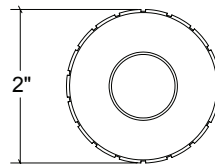

Base Material: Solid Brass

Lever shown with R031 Rosette

- Custom designs, finishes and sizes available upon request
- Available door functions include entry, passage, privacy, single dummy and full dummy. Other functions available upon request
- Escutcheon back plates in customizable sizes maybe be substituted instead of a rosette
- Interior passage and privacy sets are supplied standard with mini-mortise locks unless otherwise requested
- Entry door sets are supplied with full case mortise locks, are fire-rated, and are available in many function types
- Hamilton Sinkler will select all components to create complete sets as per the configuration of the door