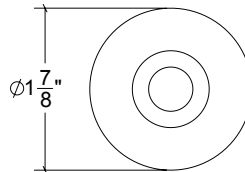

Base Material: Solid Brass

Lever shown with R205 Rosette

- Custom designs, finishes and sizes available upon request
- Available door functions include entry, passage, privacy, single dummy and full dummy. Other functions available upon request
- Escutcheon back plates in customizable sizes maybe be substituted instead of a rosette
- Interior passage and privacy sets are supplied standard with mini-mortise locks unless otherwise requested
- Entry door sets are supplied with full case mortise locks, are fire-rated, and are available in many function types
- Hamilton Sinkler will select all components to create complete sets as per the configuration of the door