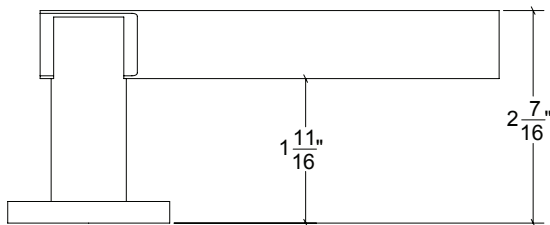

Base Material: Solid Brass

Lever shown with R205 Rosette

- Custom designs, finishes and sizes available upon request
- Available door functions include entry, passage, privacy, single dummy and full dummy. Other functions available upon request
- Escutcheon back plates in customizable sizes maybe be substituted instead of a rosette
- Interior passage and privacy sets are supplied standard with mini-mortise locks unless otherwise requested
- Entry door sets are supplied with full case mortise locks, are fire-rated, and are available in many function types
- Hamilton Sinkler will select all components to create complete sets as per the configuration of the door