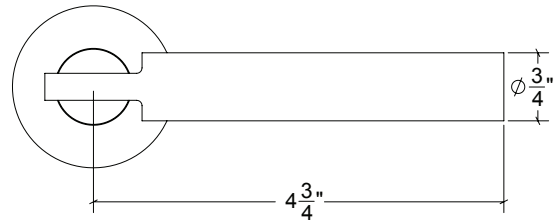

Base Material: Solid Brass

Lever shown with R205 Rosette

- Custom designs, finishes and sizes available upon request
- Available door functions include entry, passage, privacy, single dummy and full dummy. Other functions available upon request
- Escutcheon back plates in customizable sizes maybe be substituted instead of a rosette
- Interior passage and privacy sets are supplied standard with mini-mortise locks unless otherwise requested
- Entry door sets are supplied with full case mortise locks, are fire-rated, and are available in many function types
- Hamilton Sinkler will select all components to create complete sets as per the configuration of the door