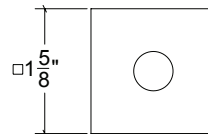

Base Material: Solid Brass

Lever shown with R028 Rosette

- Custom designs, finishes and sizes available upon request
- Available door functions include entry, passage, privacy, single dummy and full dummy. Other functions available upon request
- Escutcheon back plates in customizable sizes maybe be substituted instead of a rosette
- Interior passage and privacy sets are supplied standard with mini-mortise locks unless otherwise requested
- Entry door sets are supplied with full case mortise locks, are fire-rated, and are available in many function types
- Hamilton Sinkler will select all components to create complete sets as per the configuration of the door