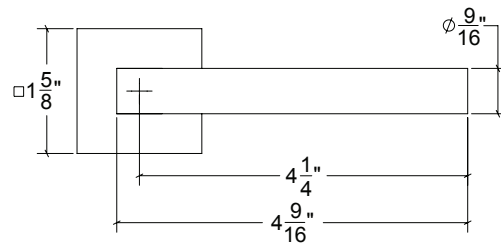

Base Material: Solid Brass

Lever shown with R028 Rosette

- Custom designs, finishes and sizes available upon request
- Available door functions include entry, passage, privacy, single dummy and full dummy. Other functions available upon request
- Escutcheon back plates in customizable sizes maybe be substituted instead of a rosette
- Interior passage and privacy sets are supplied standard with mini-mortise locks unless otherwise requested
- Entry door sets are supplied with full case mortise locks, are fire-rated, and are available in many function types
- Hamilton Sinkler will select all components to create complete sets as per the configuration of the door