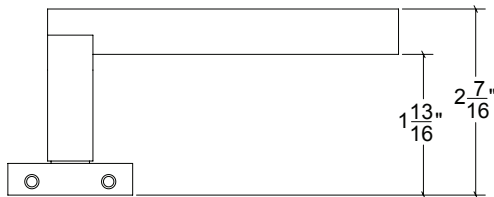

Base Material: Solid Brass

Lever shown with R028 Rosette

- Custom designs, finishes and sizes available upon request
- Available door functions include entry, passage, privacy, single dummy and full dummy. Other functions available upon request
- Escutcheon back plates in customizable sizes maybe be substituted instead of a rosette
- Interior passage and privacy sets are supplied standard with mini-mortise locks unless otherwise requested
- Entry door sets are supplied with full case mortise locks, are fire-rated, and are available in many function types
- Hamilton Sinkler will select all components to create complete sets as per the configuration of the door