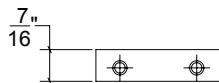

Base Material: Solid Brass

Lever shown with R028 Rosette

- Custom designs, finishes and sizes available upon request
- Available door functions include entry, passage, privacy, single dummy and full dummy. Other functions available upon request
- Escutcheon back plates in customizable sizes maybe be substituted instead of a rosette
- Interior passage and privacy sets are supplied standard with mini-mortise locks unless otherwise requested
- Entry door sets are supplied with full case mortise locks, are fire-rated, and are available in many function types
- Hamilton Sinkler will select all components to create complete sets as per the configuration of the door