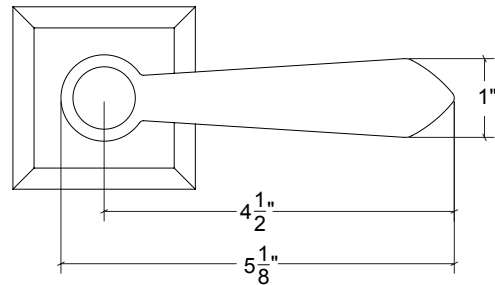

Base Material: Solid Brass

Lever shown with R027.238 Rosette

- Custom designs, finishes and sizes available upon request
- Available door functions include entry, passage, privacy, single dummy and full dummy. Other functions available upon request
- Escutcheon back plates in customizable sizes maybe be substituted instead of a rosette
- Interior passage and privacy sets are supplied standard with mini-mortise locks unless otherwise requested
- Entry door sets are supplied with full case mortise locks, are fire-rated, and are available in many function types
- Hamilton Sinkler will select all components to create complete sets as per the configuration of the door