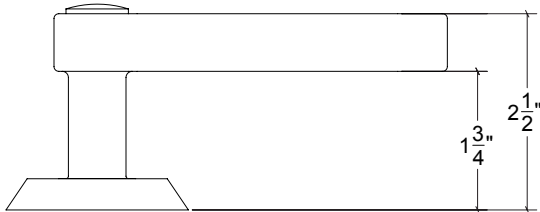

Base Material: Solid Brass

Lever shown with R027.238 Rosette

- Custom designs, finishes and sizes available upon request
- Available door functions include entry, passage, privacy, single dummy and full dummy. Other functions available upon request
- Escutcheon back plates in customizable sizes maybe be substituted instead of a rosette
- Interior passage and privacy sets are supplied standard with mini-mortise locks unless otherwise requested
- Entry door sets are supplied with full case mortise locks, are fire-rated, and are available in many function types
- Hamilton Sinkler will select all components to create complete sets as per the configuration of the door