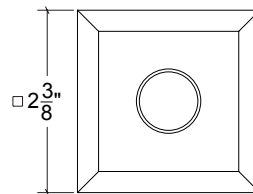

Base Material: Solid Brass

Lever shown with R027.238 Rosette

- Custom designs, finishes and sizes available upon request
- Available door functions include entry, passage, privacy, single dummy and full dummy. Other functions available upon request
- Escutcheon back plates in customizable sizes maybe be substituted instead of a rosette
- Interior passage and privacy sets are supplied standard with mini-mortise locks unless otherwise requested
- Entry door sets are supplied with full case mortise locks, are fire-rated, and are available in many function types
- Hamilton Sinkler will select all components to create complete sets as per the configuration of the door