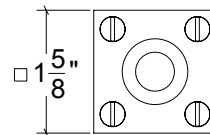

Base Material: Solid Brass

Lever shown with R026 Rosette

- Custom designs, finishes and sizes available upon request
- Available door functions include entry, passage, privacy, single dummy and full dummy. Other functions available upon request
- Escutcheon back plates in customizable sizes maybe be substituted instead of a rosette
- Interior passage and privacy sets are supplied standard with mini-mortise locks unless otherwise requested
- Entry door sets are supplied with full case mortise locks, are fire-rated, and are available in many function types
- Hamilton Sinkler will select all components to create complete sets as per the configuration of the door