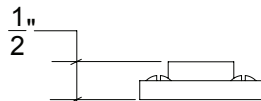

Base Material: Solid Brass

Lever shown with R026 Rosette

- Custom designs, finishes and sizes available upon request
- Available door functions include entry, passage, privacy, single dummy and full dummy. Other functions available upon request
- Escutcheon back plates in customizable sizes maybe be substituted instead of a rosette
- Interior passage and privacy sets are supplied standard with mini-mortise locks unless otherwise requested
- Entry door sets are supplied with full case mortise locks, are fire-rated, and are available in many function types
- Hamilton Sinkler will select all components to create complete sets as per the configuration of the door