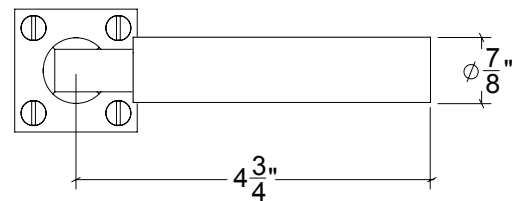

Base Material: Solid Brass

Lever shown with R026 Rosette

- Custom designs, finishes and sizes available upon request
- Available door functions include entry, passage, privacy, single dummy and full dummy. Other functions available upon request
- Escutcheon back plates in customizable sizes maybe be substituted instead of a rosette
- Interior passage and privacy sets are supplied standard with mini-mortise locks unless otherwise requested
- Entry door sets are supplied with full case mortise locks, are fire-rated, and are available in many function types
- Hamilton Sinkler will select all components to create complete sets as per the configuration of the door