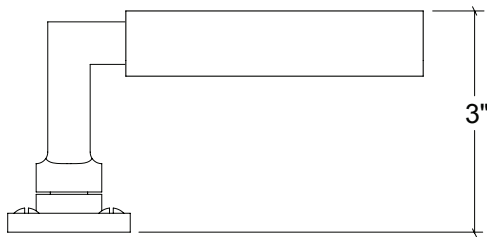

Base Material: Solid Brass

Lever shown with R026 Rosette

- Custom designs, finishes and sizes available upon request
- Available door functions include entry, passage, privacy, single dummy and full dummy. Other functions available upon request
- Escutcheon back plates in customizable sizes maybe be substituted instead of a rosette
- Interior passage and privacy sets are supplied standard with mini-mortise locks unless otherwise requested
- Entry door sets are supplied with full case mortise locks, are fire-rated, and are available in many function types
- Hamilton Sinkler will select all components to create complete sets as per the configuration of the door