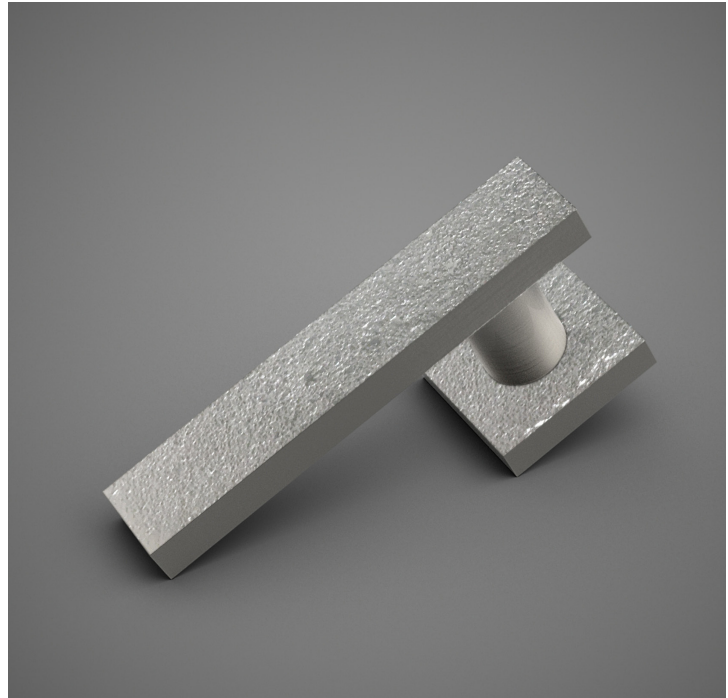

HL022T Metropolitan Door Lever

Textured

Finishes:

- Antique Brass (AB)
- Bright Antique Brass (BAB)
- Brushed Nickel (BN)
- Burnished Antique Brass (BRAB)
- Burnished Brass (BRB)
- Burnished Brass Matte Lacquer (BBML)
- Burnished Nickel (BRN)
- Dull Black (DB)
- Oil Rubbed Bronze (ORB)
- Pewter (PW)
- Polished Black Nickel (BLN)
- Polished Brass with Lacquer (PB)
- Polished Chrome (PC)
- Polished Nickel (PN)
- Satin Brass (SB)
- Unlacquer Brass (UB)

Base Material: Solid Brass

Lever shown with R078T-SQ Rosette

- Custom designs, finishes and sizes available upon request
- Available door functions include entry, passage, privacy, single dummy and full dummy. Other functions available upon request
- Escutcheon back plates in customizable sizes maybe be substituted instead of a rosette
- Interior passage and privacy sets are supplied standard with mini-mortise locks unless otherwise requested
- Entry door sets are supplied with full case mortise locks, are fire-rated, and are available in many function types
- Hamilton Sinkler will select all components to create complete sets as per the configuration of the door