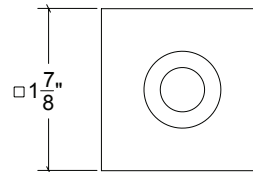

Base Material: Solid Brass

Lever shown with R078T-SQ Rosette

- Custom designs, finishes and sizes available upon request
- Available door functions include entry, passage, privacy, single dummy and full dummy. Other functions available upon request
- Escutcheon back plates in customizable sizes maybe be substituted instead of a rosette
- Interior passage and privacy sets are supplied standard with mini-mortise locks unless otherwise requested
- Entry door sets are supplied with full case mortise locks, are fire-rated, and are available in many function types
- Hamilton Sinkler will select all components to create complete sets as per the configuration of the door