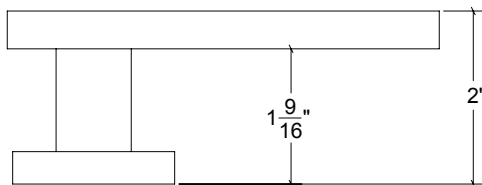

Base Material: Solid Brass

Lever shown with R078T-SQ Rosette

- Custom designs, finishes and sizes available upon request
- Available door functions include entry, passage, privacy, single dummy and full dummy. Other functions available upon request
- Escutcheon back plates in customizable sizes maybe be substituted instead of a rosette
- Interior passage and privacy sets are supplied standard with mini-mortise locks unless otherwise requested
- Entry door sets are supplied with full case mortise locks, are fire-rated, and are available in many function types
- Hamilton Sinkler will select all components to create complete sets as per the configuration of the door