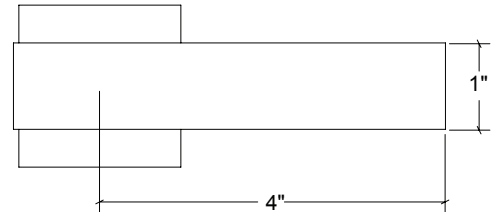

Base Material: Solid Brass

Lever shown with R078T-SQ Rosette

- Custom designs, finishes and sizes available upon request
- Available door functions include entry, passage, privacy, single dummy and full dummy. Other functions available upon request
- Escutcheon back plates in customizable sizes maybe be substituted instead of a rosette
- Interior passage and privacy sets are supplied standard with mini-mortise locks unless otherwise requested
- Entry door sets are supplied with full case mortise locks, are fire-rated, and are available in many function types
- Hamilton Sinkler will select all components to create complete sets as per the configuration of the door