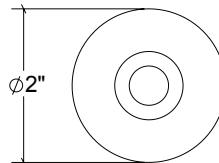

Base Material: Solid Brass

Lever shown with R205.200 Rosette

- Custom designs, finishes and sizes available upon request
- Available door functions include entry, passage, privacy, single dummy and full dummy. Other functions available upon request
- Escutcheon back plates in customizable sizes maybe be substituted instead of a rosette
- Interior passage and privacy sets are supplied standard with mini-mortise locks unless otherwise requested
- Entry door sets are supplied with full case mortise locks, are fire-rated, and are available in many function types
- Hamilton Sinkler will select all components to create complete sets as per the configuration of the door