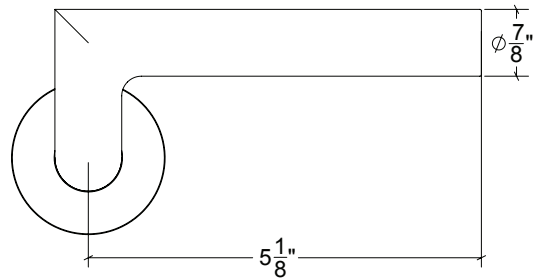

Base Material: Solid Brass

Lever shown with R205.200 Rosette

- Custom designs, finishes and sizes available upon request
- Available door functions include entry, passage, privacy, single dummy and full dummy. Other functions available upon request
- Escutcheon back plates in customizable sizes maybe be substituted instead of a rosette
- Interior passage and privacy sets are supplied standard with mini-mortise locks unless otherwise requested
- Entry door sets are supplied with full case mortise locks, are fire-rated, and are available in many function types
- Hamilton Sinkler will select all components to create complete sets as per the configuration of the door