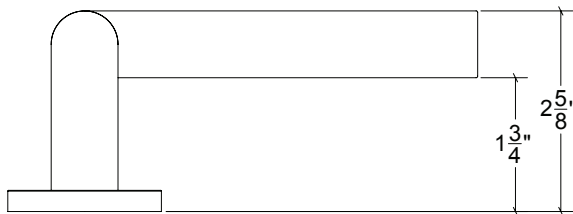

Base Material: Solid Brass

Lever shown with R205.200 Rosette

- Custom designs, finishes and sizes available upon request
- Available door functions include entry, passage, privacy, single dummy and full dummy. Other functions available upon request
- Escutcheon back plates in customizable sizes maybe be substituted instead of a rosette
- Interior passage and privacy sets are supplied standard with mini-mortise locks unless otherwise requested
- Entry door sets are supplied with full case mortise locks, are fire-rated, and are available in many function types
- Hamilton Sinkler will select all components to create complete sets as per the configuration of the door