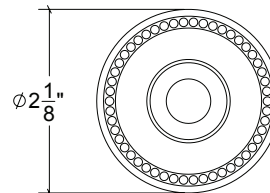

HL019B Metropolitan Door Lever Beaded

Finishes:

- Antique Brass (AB)
- Bright Antique Brass (BAB)
- Brushed Nickel (BN)
- Burnished Antique Brass (BRAB)
- Burnished Brass (BRB)
- Burnished Nickel (BRN)
- Dull Black (DB)
- Oil Rubbed Bronze (ORB)
- Pewter (PW)
- Polished Black Nickel (BLN)
- Polished Brass with Lacquer (PB)
- Polished Chrome (PC)
- Polished Nickel (PN)
- Satin Brass (SB)
- Unlacquer Brass (UB)

Base Material: Solid Brass

Lever shown with R019B Rosette

- Custom designs, finishes and sizes available upon request
- Available door functions include entry, passage, privacy, single dummy and full dummy. Other functions available upon request
- Escutcheon back plates in customizable sizes maybe be substituted instead of a rosette
- Interior passage and privacy sets are supplied standard with mini-mortise locks unless otherwise requested
- Entry door sets are supplied with full case mortise locks, are fire-rated, and are available in many function types
- Hamilton Sinkler will select all components to create complete sets as per the configuration of the door