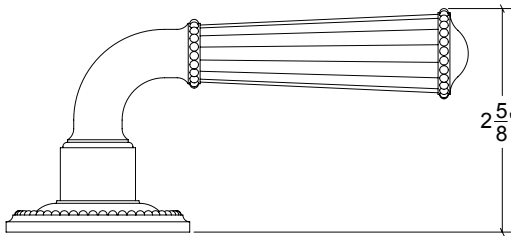

Base Material: Solid Brass

Lever shown with R019B Rosette

- Custom designs, finishes and sizes available upon request
- Available door functions include entry, passage, privacy, single dummy and full dummy. Other functions available upon request
- Escutcheon back plates in customizable sizes maybe be substituted instead of a rosette
- Interior passage and privacy sets are supplied standard with mini-mortise locks unless otherwise requested
- Entry door sets are supplied with full case mortise locks, are fire-rated, and are available in many function types
- Hamilton Sinkler will select all components to create complete sets as per the configuration of the door