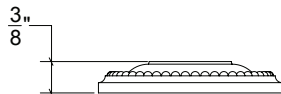

Base Material: Solid Brass

Lever shown with R019B Rosette

- Custom designs, finishes and sizes available upon request
- Available door functions include entry, passage, privacy, single dummy and full dummy. Other functions available upon request
- Escutcheon back plates in customizable sizes maybe be substituted instead of a rosette
- Interior passage and privacy sets are supplied standard with mini-mortise locks unless otherwise requested
- Entry door sets are supplied with full case mortise locks, are fire-rated, and are available in many function types
- Hamilton Sinkler will select all components to create complete sets as per the configuration of the door