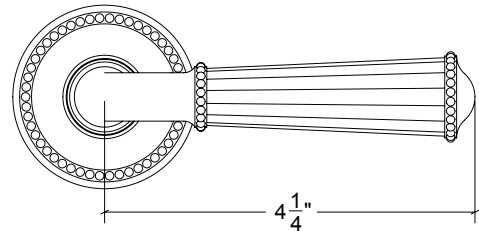

HL019B Metropolitan Door Lever Beaded

Finishes:

- Antique Brass (AB)
- Bright Antique Brass (BAB)
- Brushed Nickel (BN)
- Burnished Antique Brass (BRAB)
- Burnished Brass (BRB)
- Burnished Nickel (BRN)
- Dull Black (DB)
- Oil Rubbed Bronze (ORB)
- Pewter (PW)
- Polished Black Nickel (BLN)
- Polished Brass with Lacquer (PB)
- Polished Chrome (PC)
- Polished Nickel (PN)
- Satin Brass (SB)
- Unlacquer Brass (UB)

Base Material: Solid Brass

Lever shown with R019B Rosette

- Custom designs, finishes and sizes available upon request
- Available door functions include entry, passage, privacy, single dummy and full dummy. Other functions available upon request
- Escutcheon back plates in customizable sizes maybe be substituted instead of a rosette
- Interior passage and privacy sets are supplied standard with mini-mortise locks unless otherwise requested
- Entry door sets are supplied with full case mortise locks, are fire-rated, and are available in many function types
- Hamilton Sinkler will select all components to create complete sets as per the configuration of the door