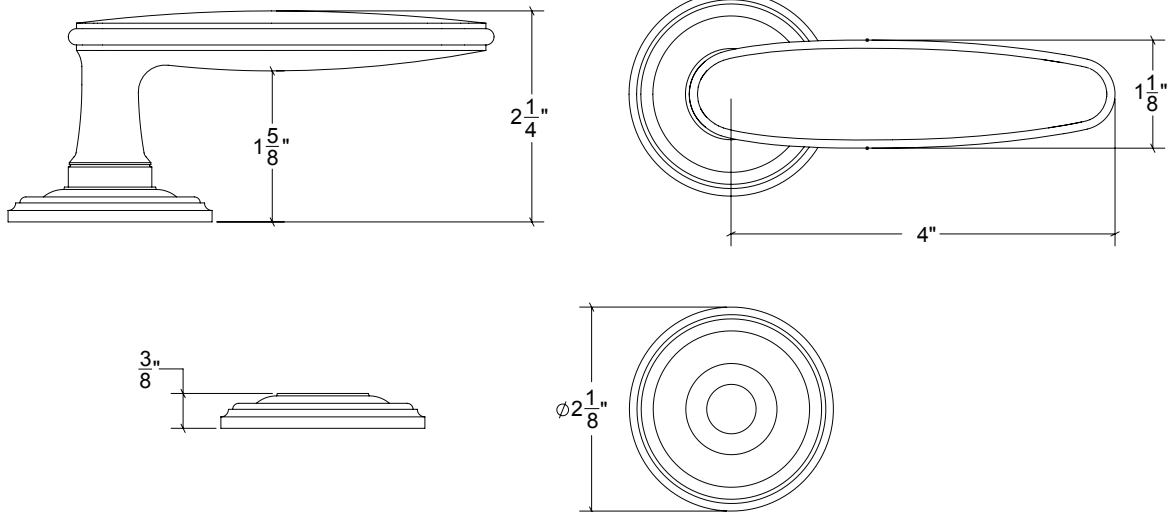

Base Material: Solid Brass

Lever shown with R019 Rosette

- Custom designs, finishes and sizes available upon request
- Available door functions include entry, passage, privacy, single dummy and full dummy. Other functions available upon request
- Escutcheon back plates in customizable sizes maybe be substituted instead of a rosette
- Interior passage and privacy sets are supplied standard with mini-mortise locks unless otherwise requested
- Entry door sets are supplied with full case mortise locks, are fire-rated, and are available in many function types
- Hamilton Sinkler will select all components to create complete sets as per the configuration of the door