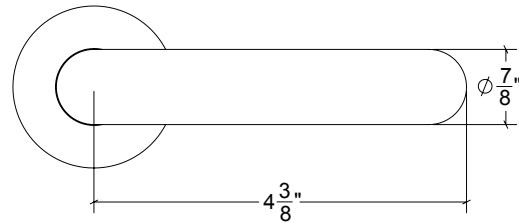

Base Material: Solid Brass

Lever shown with R205 Rosette

- Custom designs, finishes and sizes available upon request
- Available door functions include entry, passage, privacy, single dummy and full dummy. Other functions available upon request
- Escutcheon back plates in customizable sizes maybe be substituted instead of a rosette
- Interior passage and privacy sets are supplied standard with mini-mortise locks unless otherwise requested
- Entry door sets are supplied with full case mortise locks, are fire-rated, and are available in many function types
- Hamilton Sinkler will select all components to create complete sets as per the configuration of the door