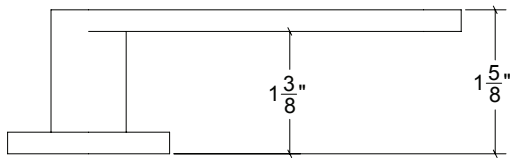

Base Material: Solid Brass

Lever shown with R205 Rosette

- Custom designs, finishes and sizes available upon request
- Available door functions include entry, passage, privacy, single dummy and full dummy. Other functions available upon request
- Escutcheon back plates in customizable sizes maybe be substituted instead of a rosette
- Interior passage and privacy sets are supplied standard with mini-mortise locks unless otherwise requested
- Entry door sets are supplied with full case mortise locks, are fire-rated, and are available in many function types
- Hamilton Sinkler will select all components to create complete sets as per the configuration of the door