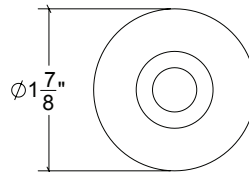

Base Material: Solid Brass

Lever shown with R205 Rosette

- Custom designs, finishes and sizes available upon request
- Available door functions include entry, passage, privacy, single dummy and full dummy. Other functions available upon request
- Escutcheon back plates in customizable sizes maybe be substituted instead of a rosette
- Interior passage and privacy sets are supplied standard with mini-mortise locks unless otherwise requested
- Entry door sets are supplied with full case mortise locks, are fire-rated, and are available in many function types
- Hamilton Sinkler will select all components to create complete sets as per the configuration of the door