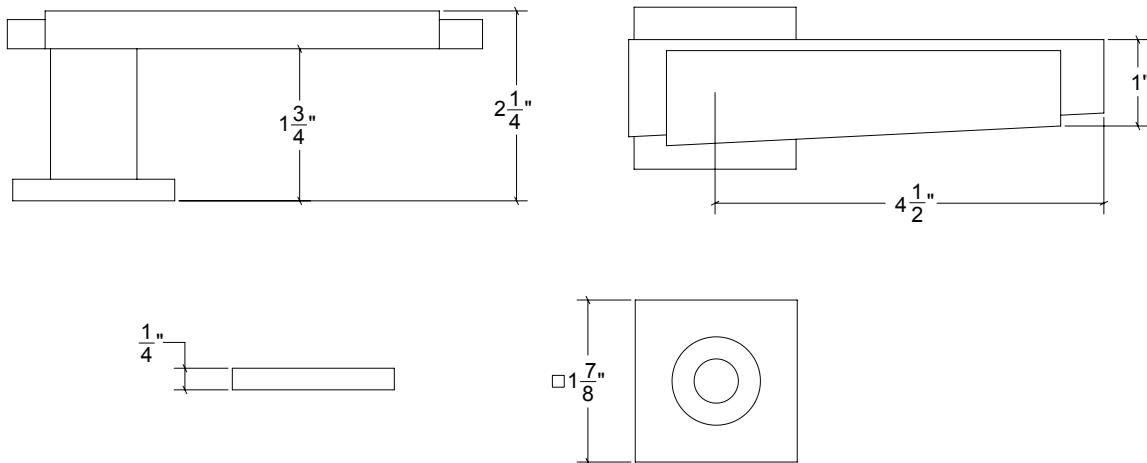

Base Material: Solid Brass

Knob shown with R207 Rosette

- Custom designs, finishes and sizes available upon request
- Available door functions include entry, passage, privacy, single dummy and full dummy. Other functions available upon request
- Escutcheon back plates in customizable sizes maybe be substituted instead of a rosette
- Interior passage and privacy sets are supplied standard with mini-mortise locks unless otherwise requested
- Entry door sets are supplied with full case mortise locks, are fire-rated, and are available in many function types
- Hamilton Sinkler will select all components to create complete sets as per the configuration of the door