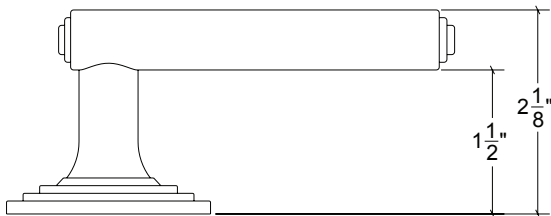

## HL013 Metropolitan Door Lever

Base Material: Solid Brass

Lever shown with R013 Rosette

- Custom designs, finishes and sizes available upon request
- Available door functions include entry, passage, privacy, single dummy and full dummy. Other functions available upon request
- Escutcheon back plates in customizable sizes maybe be substituted instead of a rosette
- Interior passage and privacy sets are supplied standard with mini-mortise locks unless otherwise requested
- Entry door sets are supplied with full case mortise locks, are fire-rated, and are available in many function types
- Hamilton Sinkler will select all components to create complete sets as per the configuration of the door