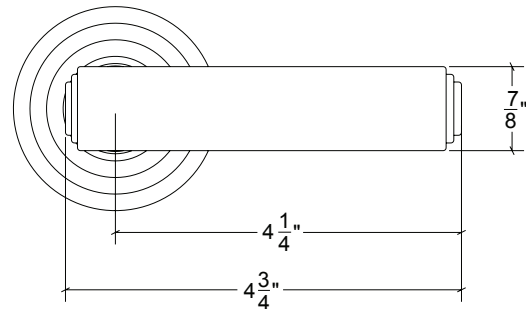

## HL013 Metropolitan Door Lever

Base Material: Solid Brass

Lever shown with R013 Rosette

- Custom designs, finishes and sizes available upon request
- Available door functions include entry, passage, privacy, single dummy and full dummy. Other functions available upon request
- Escutcheon back plates in customizable sizes maybe be substituted instead of a rosette
- Interior passage and privacy sets are supplied standard with mini-mortise locks unless otherwise requested
- Entry door sets are supplied with full case mortise locks, are fire-rated, and are available in many function types
- Hamilton Sinkler will select all components to create complete sets as per the configuration of the door