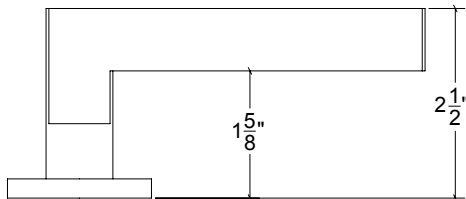

Base Material: Solid Brass

Lever shown with R205 Rosette

- Custom designs, finishes and sizes available upon request
- Available door functions include entry, passage, privacy, single dummy and full dummy. Other functions available upon request
- Escutcheon back plates in customizable sizes maybe be substituted instead of a rosette
- Interior passage and privacy sets are supplied standard with mini-mortise locks unless otherwise requested
- Entry door sets are supplied with full case mortise locks, are fire-rated, and are available in many function types
- Hamilton Sinkler will select all components to create complete sets as per the configuration of the door