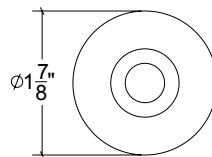

Base Material: Solid Brass

Lever shown with R205 Rosette

- Custom designs, finishes and sizes available upon request
- Available door functions include entry, passage, privacy, single dummy and full dummy. Other functions available upon request
- Escutcheon back plates in customizable sizes maybe be substituted instead of a rosette
- Interior passage and privacy sets are supplied standard with mini-mortise locks unless otherwise requested
- Entry door sets are supplied with full case mortise locks, are fire-rated, and are available in many function types
- Hamilton Sinkler will select all components to create complete sets as per the configuration of the door