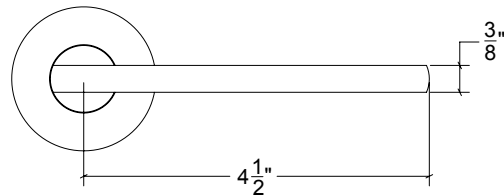

HL011 Metropolitan Door Lever

Finishes:

- Antique Brass (AB)
- Bright Antique Brass (BAB)
- Brushed Nickel (BN)
- Burnished Antique Brass (BRAB)
- Burnished Brass (BRB)
- Burnished Brass Matte Lacquer (BBML)
- Burnished Nickel (BRN)
- Dull Black (DB)
- Oil Rubbed Bronze (ORB)
- Pewter (PW)
- Polished Black Nickel (BLN)
- Polished Brass with Lacquer (PB)
- Polished Chrome (PC)
- Polished Nickel (PN)
- Satin Brass (SB)
- Unlacquer Brass (UB)

Base Material: Solid Brass

Lever shown with R205 Rosette

- Custom designs, finishes and sizes available upon request
- Available door functions include entry, passage, privacy, single dummy and full dummy. Other functions available upon request
- Escutcheon back plates in customizable sizes maybe be substituted instead of a rosette
- Interior passage and privacy sets are supplied standard with mini-mortise locks unless otherwise requested
- Entry door sets are supplied with full case mortise locks, are fire-rated, and are available in many function types
- Hamilton Sinkler will select all components to create complete sets as per the configuration of the door