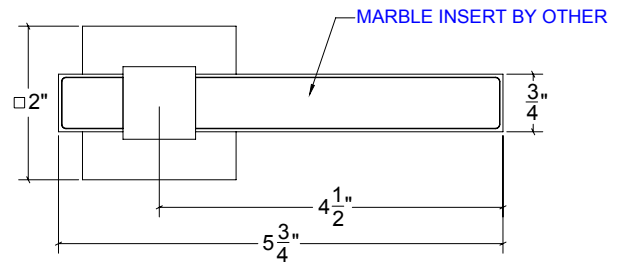

HAMILTON SINKLER

HL009MI Metropolitan Door Lever Marble Insert

Finishes:

- Antique Brass (AB)
- Bright Antique Brass (BAB)
- Brushed Nickel (BN)
- Burnished Antique Brass (BRAB)
- Burnished Brass (BRB)
- Burnished Nickel (BRN)
- Dull Black (DB)
- Oil Rubbed Bronze (ORB)
- Pewter (PW)
- Polished Black Nickel (BLN)
- Polished Brass with Lacquer (PB)
- Polished Chrome (PC)
- Polished Nickel (PN)
- Satin Brass (SB)
- Unlacquer Brass (UB)

Base Material: Solid Brass

Lever shown with R207.200 Rosette

- Custom designs, finishes and sizes available upon request
- Available door functions include entry, passage, privacy, single dummy and full dummy. Other functions available upon request
- Escutcheon back plates in customizable sizes maybe be substituted instead of a rosette
- Interior passage and privacy sets are supplied standard with mini-mortise locks unless otherwise requested
- Entry door sets are supplied with full case mortise locks, are fire-rated, and are available in many function types
- Hamilton Sinkler will select all components to create complete sets as per the configuration of the door

Tel: 212-760-3377
Fax: 212-760-3362

orders@hamiltonsinkler.com
www.hamiltonsinkler.com