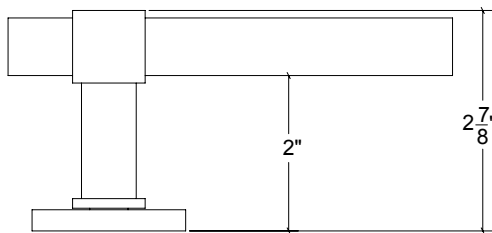

HAMILTON SINKLER

HL009MI Metropolitan Door Lever Marble Insert

Finishes:

- Antique Brass (AB)
- Bright Antique Brass (BAB)
- Brushed Nickel (BN)
- Burnished Antique Brass (BRAB)
- Burnished Brass (BRB)
- Burnished Nickel (BRN)
- Dull Black (DB)
- Oil Rubbed Bronze (ORB)
- Pewter (PW)
- Polished Black Nickel (BLN)
- Polished Brass with Lacquer (PB)
- Polished Chrome (PC)
- Polished Nickel (PN)
- Satin Brass (SB)
- Unlacquer Brass (UB)

Base Material: Solid Brass

Lever shown with R207.200 Rosette

- Custom designs, finishes and sizes available upon request
- Available door functions include entry, passage, privacy, single dummy and full dummy. Other functions available upon request
- Escutcheon back plates in customizable sizes maybe be substituted instead of a rosette
- Interior passage and privacy sets are supplied standard with mini-mortise locks unless otherwise requested
- Entry door sets are supplied with full case mortise locks, are fire-rated, and are available in many function types
- Hamilton Sinkler will select all components to create complete sets as per the configuration of the door

Tel: 212-760-3377
Fax: 212-760-3362

orders@hamiltonsinkler.com
www.hamiltonsinkler.com