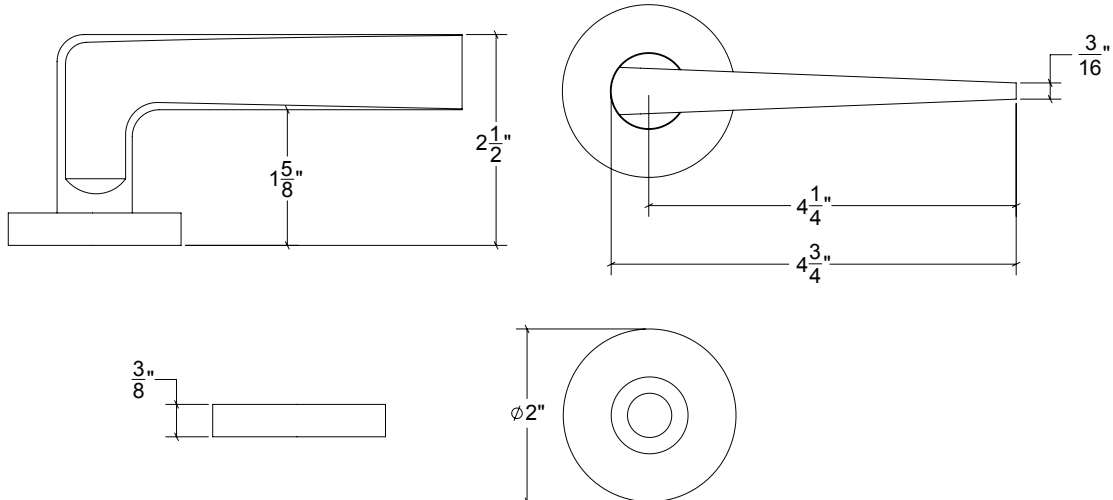

Base Material: Solid Brass

Lever shown with R078.200 Rosette

- Custom designs, finishes and sizes available upon request
- Available door functions include entry, passage, privacy, single dummy and full dummy. Other functions available upon request
- Escutcheon back plates in customizable sizes maybe be substituted instead of a rosette
- Interior passage and privacy sets are supplied standard with mini-mortise locks unless otherwise requested
- Entry door sets are supplied with full case mortise locks, are fire-rated, and are available in many function types
- Hamilton Sinkler will select all components to create complete sets as per the configuration of the door