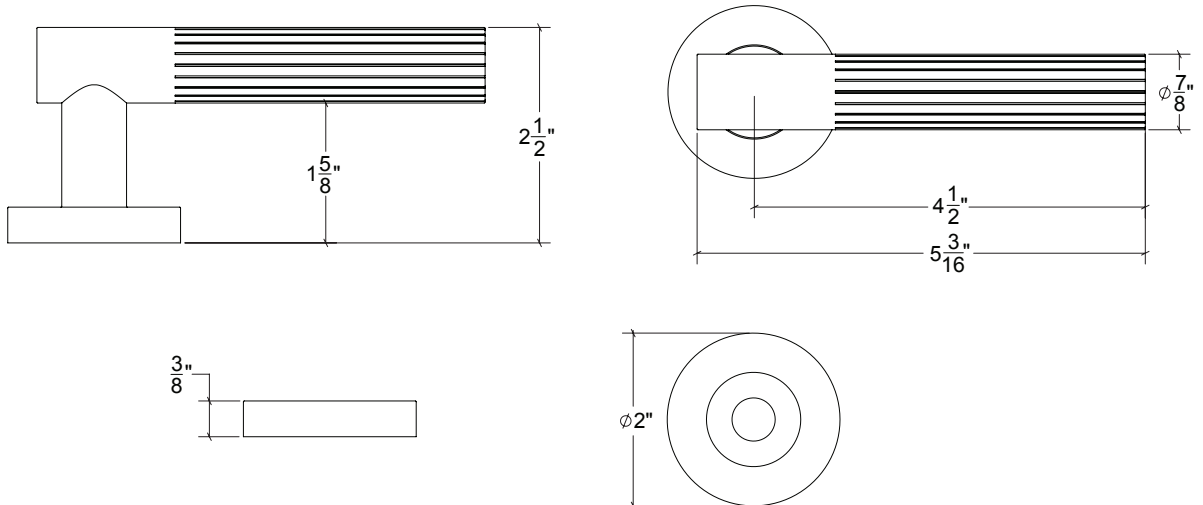

Base Material: Solid Brass

Lever shown with R079 Rosette

- Custom designs, finishes and sizes available upon request
- Available door functions include entry, passage, privacy, single dummy and full dummy. Other functions available upon request
- Escutcheon back plates in customizable sizes maybe be substituted instead of a rosette
- Interior passage and privacy sets are supplied standard with mini-mortise locks unless otherwise requested
- Entry door sets are supplied with full case mortise locks, are fire-rated, and are available in many function types
- Hamilton Sinkler will select all components to create complete sets as per the configuration of the door