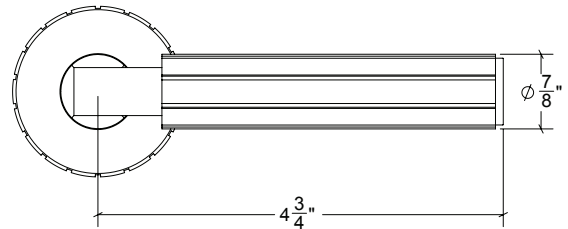

Base Material: Solid Brass

Lever shown with R009 Rosette

- Custom designs, finishes and sizes available upon request
- Available door functions include entry, passage, privacy, single dummy and full dummy. Other functions available upon request
- Escutcheon back plates in customizable sizes maybe be substituted instead of a rosette
- Interior passage and privacy sets are supplied standard with mini-mortise locks unless otherwise requested
- Entry door sets are supplied with full case mortise locks, are fire-rated, and are available in many function types
- Hamilton Sinkler will select all components to create complete sets as per the configuration of the door