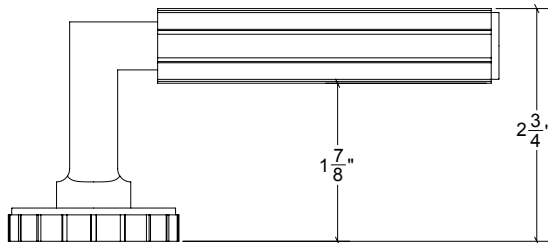

Base Material: Solid Brass

Lever shown with R009 Rosette

- Custom designs, finishes and sizes available upon request
- Available door functions include entry, passage, privacy, single dummy and full dummy. Other functions available upon request
- Escutcheon back plates in customizable sizes maybe be substituted instead of a rosette
- Interior passage and privacy sets are supplied standard with mini-mortise locks unless otherwise requested
- Entry door sets are supplied with full case mortise locks, are fire-rated, and are available in many function types
- Hamilton Sinkler will select all components to create complete sets as per the configuration of the door