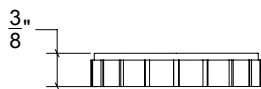

Base Material: Solid Brass

Lever shown with R009 Rosette

- Custom designs, finishes and sizes available upon request
- Available door functions include entry, passage, privacy, single dummy and full dummy. Other functions available upon request
- Escutcheon back plates in customizable sizes maybe be substituted instead of a rosette
- Interior passage and privacy sets are supplied standard with mini-mortise locks unless otherwise requested
- Entry door sets are supplied with full case mortise locks, are fire-rated, and are available in many function types
- Hamilton Sinkler will select all components to create complete sets as per the configuration of the door