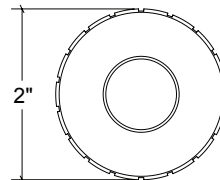

Base Material: Solid Brass

Lever shown with R009 Rosette

- Custom designs, finishes and sizes available upon request
- Available door functions include entry, passage, privacy, single dummy and full dummy. Other functions available upon request
- Escutcheon back plates in customizable sizes maybe be substituted instead of a rosette
- Interior passage and privacy sets are supplied standard with mini-mortise locks unless otherwise requested
- Entry door sets are supplied with full case mortise locks, are fire-rated, and are available in many function types
- Hamilton Sinkler will select all components to create complete sets as per the configuration of the door