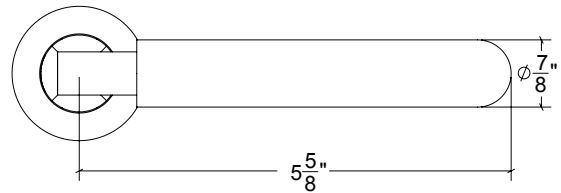

## HL005 Metropolitan Door Lever

Base Material: Solid Brass

Lever shown with R079 Rosette

- Custom designs, finishes and sizes available upon request
- Available door functions include entry, passage, privacy, single dummy and full dummy. Other functions available upon request
- Escutcheon back plates in customizable sizes maybe be substituted instead of a rosette
- Interior passage and privacy sets are supplied standard with mini-mortise locks unless otherwise requested
- Entry door sets are supplied with full case mortise locks, are fire-rated, and are available in many function types
- Hamilton Sinkler will select all components to create complete sets as per the configuration of the door