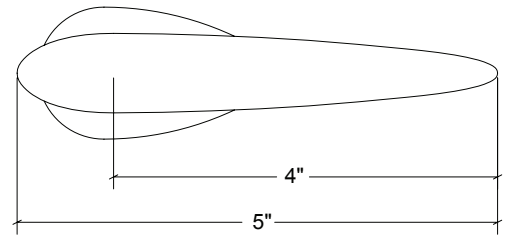

Base Material: Solid Brass

Lever shown with R011 Rosette

- Custom designs, finishes and sizes available upon request
- Available door functions include entry, passage, privacy, single dummy and full dummy. Other functions available upon request
- Escutcheon back plates in customizable sizes maybe be substituted instead of a rosette
- Interior passage and privacy sets are supplied standard with mini-mortise locks unless otherwise requested
- Entry door sets are supplied with full case mortise locks, are fire-rated, and are available in many function types
- Hamilton Sinkler will select all components to create complete sets as per the configuration of the door