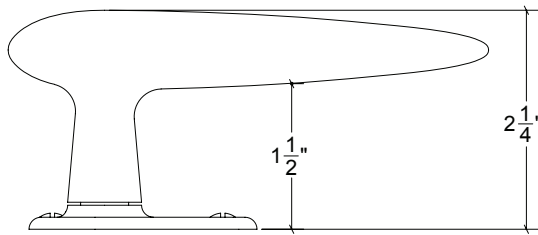

Base Material: Solid Brass

Lever shown with R011 Rosette

- Custom designs, finishes and sizes available upon request
- Available door functions include entry, passage, privacy, single dummy and full dummy. Other functions available upon request
- Escutcheon back plates in customizable sizes maybe be substituted instead of a rosette
- Interior passage and privacy sets are supplied standard with mini-mortise locks unless otherwise requested
- Entry door sets are supplied with full case mortise locks, are fire-rated, and are available in many function types
- Hamilton Sinkler will select all components to create complete sets as per the configuration of the door