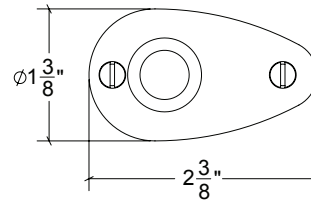

Base Material: Solid Brass

Lever shown with R011 Rosette

- Custom designs, finishes and sizes available upon request
- Available door functions include entry, passage, privacy, single dummy and full dummy. Other functions available upon request
- Escutcheon back plates in customizable sizes maybe be substituted instead of a rosette
- Interior passage and privacy sets are supplied standard with mini-mortise locks unless otherwise requested
- Entry door sets are supplied with full case mortise locks, are fire-rated, and are available in many function types
- Hamilton Sinkler will select all components to create complete sets as per the configuration of the door