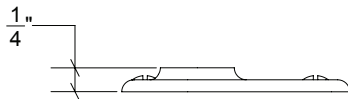

Base Material: Solid Brass

Lever shown with R011 Rosette

- Custom designs, finishes and sizes available upon request
- Available door functions include entry, passage, privacy, single dummy and full dummy. Other functions available upon request
- Escutcheon back plates in customizable sizes maybe be substituted instead of a rosette
- Interior passage and privacy sets are supplied standard with mini-mortise locks unless otherwise requested
- Entry door sets are supplied with full case mortise locks, are fire-rated, and are available in many function types
- Hamilton Sinkler will select all components to create complete sets as per the configuration of the door