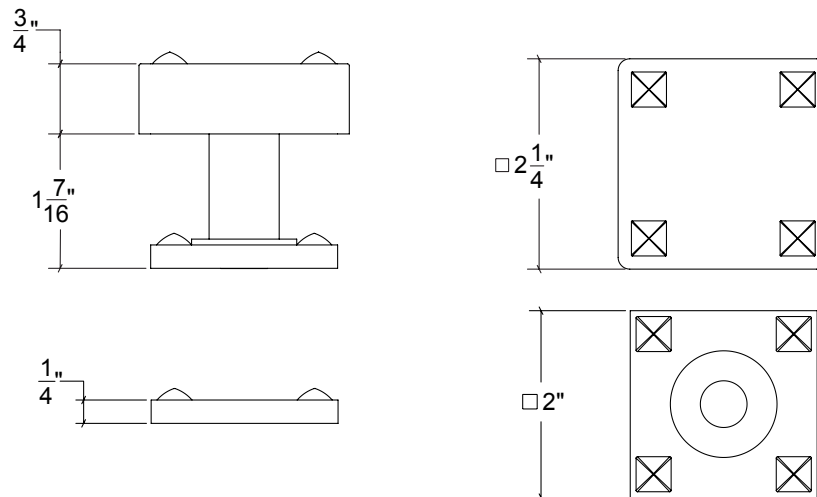

Base Material: Solid Brass

Lever shown with R161SQ Rosette

- Custom designs, finishes and sizes available upon request
- Available door functions include entry, passage, privacy, single dummy and full dummy. Other functions available upon request
- Escutcheon back plates in customizable sizes maybe be substituted instead of a rosette
- Interior passage and privacy sets are supplied standard with mini-mortise locks unless otherwise requested
- Entry door sets are supplied with full case mortise locks, are fire-rated, and are available in many function types
- Hamilton Sinkler will select all components to create complete sets as per the configuration of the door