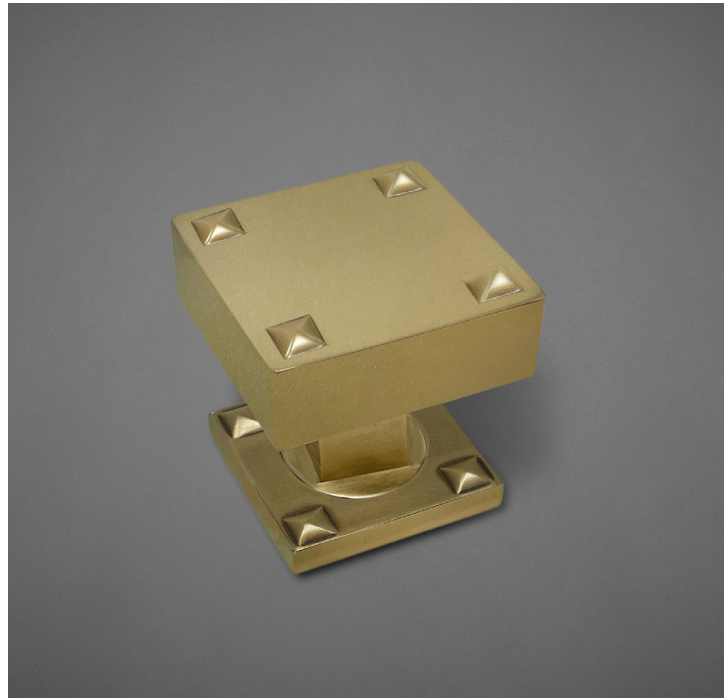

HK161SQ Door Knob

Finishes:

- Antique Brass (AB)
- Bright Antique Brass (BAB)
- Brushed Nickel (BN)
- Burnished Antique Brass (BRAB)
- Burnished Brass (BRB)
- Burnished Nickel (BRN)
- Dull Black (DB)
- Oil Rubbed Bronze (ORB)
- Pewter (PW)
- Polished Black Nickel (BLN)
- Polished Brass with Lacquer (PB)
- Polished Chrome (PC)
- Polished Nickel (PN)
- Satin Brass (SB)
- Unlacquer Brass (UB)

Base Material: Solid Brass

Lever shown with R161SQ Rosette

- Custom designs, finishes and sizes available upon request
- Available door functions include entry, passage, privacy, single dummy and full dummy. Other functions available upon request
- Escutcheon back plates in customizable sizes maybe be substituted instead of a rosette
- Interior passage and privacy sets are supplied standard with mini-mortise locks unless otherwise requested
- Entry door sets are supplied with full case mortise locks, are fire-rated, and are available in many function types
- Hamilton Sinkler will select all components to create complete sets as per the configuration of the door