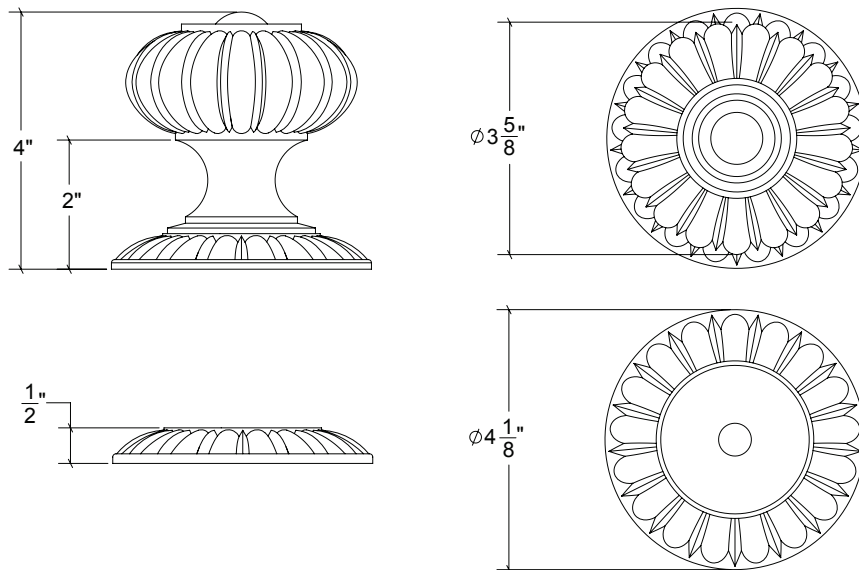

Base Material: Solid Brass

Knob shown with R128 Rosette

- Custom designs, finishes and sizes available upon request
- Available door functions include entry, passage, privacy, single dummy and full dummy. Other functions available upon request
- Escutcheon back plates in customizable sizes maybe be substituted instead of a rosette
- Interior passage and privacy sets are supplied standard with mini-mortise locks unless otherwise requested
- Entry door sets are supplied with full case mortise locks, are fire-rated, and are available in many function types
- Hamilton Sinkler will select all components to create complete sets as per the configuration of the door