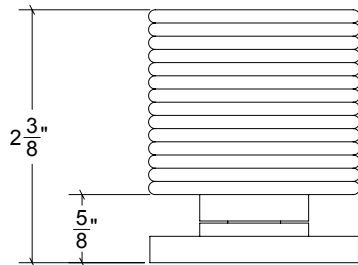

Base Material: Solid Brass

Knob shown with R121 Rosette

- Custom designs, finishes and sizes available upon request
- Available door functions include entry, passage, privacy, single dummy and full dummy. Other functions available upon request
- Escutcheon back plates in customizable sizes maybe be substituted instead of a rosette
- Interior passage and privacy sets are supplied standard with mini-mortise locks unless otherwise requested
- Entry door sets are supplied with full case mortise locks, are fire-rated, and are available in many function types
- Hamilton Sinkler will select all components to create complete sets as per the configuration of the door