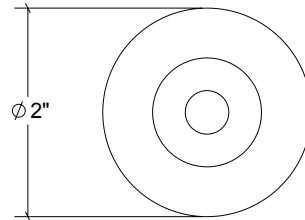

Base Material: Solid Brass

Knob shown with R121 Rosette

- Custom designs, finishes and sizes available upon request
- Available door functions include entry, passage, privacy, single dummy and full dummy. Other functions available upon request
- Escutcheon back plates in customizable sizes maybe be substituted instead of a rosette
- Interior passage and privacy sets are supplied standard with mini-mortise locks unless otherwise requested
- Entry door sets are supplied with full case mortise locks, are fire-rated, and are available in many function types
- Hamilton Sinkler will select all components to create complete sets as per the configuration of the door