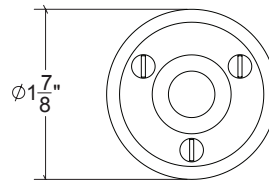

HAMILTON SINKLER

HK114 Metropolitan Door Knob

Finishes:

- Antique Brass (AB)
- Bright Antique Brass (BAB)
- Brushed Nickel (BN)
- Burnished Antique Brass (BRAB)
- Burnished Brass (BRB)
- Burnished Nickel (BRN)
- Dull Black (DB)
- Oil Rubbed Bronze (ORB)
- Pewter (PW)
- Polished Black Nickel (BLN)
- Polished Brass with Lacquer (PB)
- Polished Chrome (PC)
- Polished Nickel (PN)
- Satin Brass (SB)
- Unlacquer Brass (UB)

Base Material: Solid Brass

Knob shown with R114 Rosette

- Custom designs, finishes and sizes available upon request
- Available door functions include entry, passage, privacy, single dummy and full dummy. Other functions available upon request
- Escutcheon back plates in customizable sizes maybe be substituted instead of a rosette
- Interior passage and privacy sets are supplied standard with mini-mortise locks unless otherwise requested
- Entry door sets are supplied with full case mortise locks, are fire-rated, and are available in many function types
- Hamilton Sinkler will select all components to create complete sets as per the configuration of the door