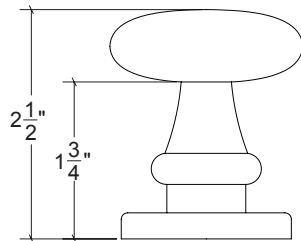

HAMILTON SINKLER

HK114 Metropolitan Door Knob

Finishes:

- Antique Brass (AB)
- Bright Antique Brass (BAB)
- Brushed Nickel (BN)
- Burnished Antique Brass (BRAB)
- Burnished Brass (BRB)
- Burnished Nickel (BRN)
- Dull Black (DB)
- Oil Rubbed Bronze (ORB)
- Pewter (PW)
- Polished Black Nickel (BLN)
- Polished Brass with Lacquer (PB)
- Polished Chrome (PC)
- Polished Nickel (PN)
- Satin Brass (SB)
- Unlacquer Brass (UB)

Base Material: Solid Brass

Knob shown with R114 Rosette

- Custom designs, finishes and sizes available upon request
- Available door functions include entry, passage, privacy, single dummy and full dummy. Other functions available upon request
- Escutcheon back plates in customizable sizes maybe be substituted instead of a rosette
- Interior passage and privacy sets are supplied standard with mini-mortise locks unless otherwise requested
- Entry door sets are supplied with full case mortise locks, are fire-rated, and are available in many function types
- Hamilton Sinkler will select all components to create complete sets as per the configuration of the door