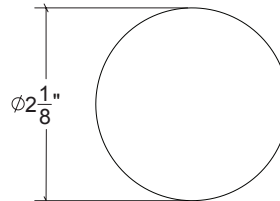

HAMILTON SINKLER

HK114 Metropolitan Door Knob

Finishes:

- Antique Brass (AB)
- Bright Antique Brass (BAB)
- Brushed Nickel (BN)
- Burnished Antique Brass (BRAB)
- Burnished Brass (BRB)
- Burnished Nickel (BRN)
- Dull Black (DB)
- Oil Rubbed Bronze (ORB)
- Pewter (PW)
- Polished Black Nickel (BLN)
- Polished Brass with Lacquer (PB)
- Polished Chrome (PC)
- Polished Nickel (PN)
- Satin Brass (SB)
- Unlacquer Brass (UB)

Base Material: Solid Brass

Knob shown with R114 Rosette

- Custom designs, finishes and sizes available upon request
- Available door functions include entry, passage, privacy, single dummy and full dummy. Other functions available upon request
- Escutcheon back plates in customizable sizes maybe be substituted instead of a rosette
- Interior passage and privacy sets are supplied standard with mini-mortise locks unless otherwise requested
- Entry door sets are supplied with full case mortise locks, are fire-rated, and are available in many function types
- Hamilton Sinkler will select all components to create complete sets as per the configuration of the door

---

Tel: 212-760-3377
Fax: 212-760-3362

orders@hamiltonsinkler.com
www.hamiltonsinkler.com