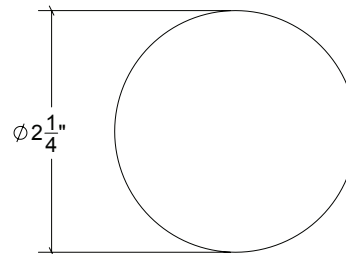

Base Material: Solid Brass

Knob shown with V2R029 Rosette

- Custom designs, finishes and sizes available upon request
- Available door functions include entry, passage, privacy, single dummy and full dummy. Other functions available upon request
- Escutcheon back plates in customizable sizes maybe be substituted instead of a rosette
- Interior passage and privacy sets are supplied standard with mini-mortise locks unless otherwise requested
- Entry door sets are supplied with full case mortise locks, are fire-rated, and are available in many function types
- Hamilton Sinkler will select all components to create complete sets as per the configuration of the door