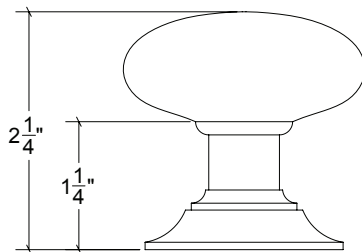

Base Material: Solid Brass

Knob shown with V2R029 Rosette

- Custom designs, finishes and sizes available upon request
- Available door functions include entry, passage, privacy, single dummy and full dummy. Other functions available upon request
- Escutcheon back plates in customizable sizes maybe be substituted instead of a rosette
- Interior passage and privacy sets are supplied standard with mini-mortise locks unless otherwise requested
- Entry door sets are supplied with full case mortise locks, are fire-rated, and are available in many function types
- Hamilton Sinkler will select all components to create complete sets as per the configuration of the door