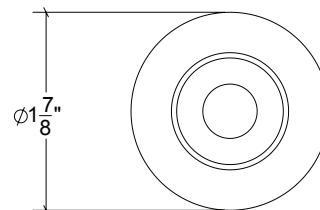

Base Material: Solid Brass

Knob shown with V2R029 Rosette

- Custom designs, finishes and sizes available upon request
- Available door functions include entry, passage, privacy, single dummy and full dummy. Other functions available upon request
- Escutcheon back plates in customizable sizes maybe be substituted instead of a rosette
- Interior passage and privacy sets are supplied standard with mini-mortise locks unless otherwise requested
- Entry door sets are supplied with full case mortise locks, are fire-rated, and are available in many function types
- Hamilton Sinkler will select all components to create complete sets as per the configuration of the door