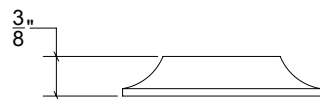

Base Material: Solid Brass

Knob shown with V2R029 Rosette

- Custom designs, finishes and sizes available upon request
- Available door functions include entry, passage, privacy, single dummy and full dummy. Other functions available upon request
- Escutcheon back plates in customizable sizes maybe be substituted instead of a rosette
- Interior passage and privacy sets are supplied standard with mini-mortise locks unless otherwise requested
- Entry door sets are supplied with full case mortise locks, are fire-rated, and are available in many function types
- Hamilton Sinkler will select all components to create complete sets as per the configuration of the door