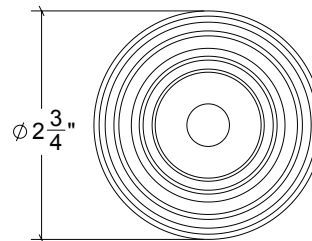

Base Material:

Solid Brass

Custom designs, finishes
and sizes available upon request

Knob shown with XR090 Rosette

- Available door functions include entry, passage, privacy, single dummy and full dummy. Other functions available upon request
- Escutcheon back plates in customizable sizes maybe be substituted instead of a rosette
- Interior passage and privacy sets are supplied standard with mini-mortise locks unless otherwise requested
- Entry door sets are supplied with full case mortise locks, are fire-rated, and are available in many function types
- Hamilton Sinkler will select all components to create complete sets as per the configuration of the door

Base Material:

Solid Brass

Custom designs, finishes
and sizes available upon request

Knob shown with R090.275 Rosette

- Available door functions include entry, passage, privacy, single dummy and full dummy. Other functions available upon request
- Escutcheon back plates in customizable sizes maybe be substituted instead of a rosette
- Interior passage and privacy sets are supplied standard with mini-mortise locks unless otherwise requested
- Entry door sets are supplied with full case mortise locks, are fire-rated, and are available in many function types
- Hamilton Sinkler will select all components to create complete sets as per the configuration of the door