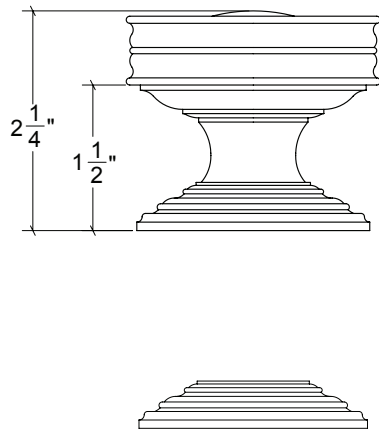

HAMILTON SINKLER

HK090.250 Metropolitan Door Knob

Standard Finishes:

- Antique Brass
- Bright Antique Brass
- Brushed Nickel
- Oil Rubbed Bronze
- Polished Brass Unlacquered
- Polished Chrome
- Polished Nickel
- Satin Brass

Base Material:

Solid Brass

Custom designs, finishes
and sizes available upon request

Knob shown with XR090 Rosette

- Available door functions include entry, passage, privacy, single dummy and full dummy. Other functions available upon request
- Escutcheon back plates in customizable sizes maybe be substituted instead of a rosette
- Interior passage and privacy sets are supplied standard with mini-mortise locks unless otherwise requested
- Entry door sets are supplied with full case mortise locks, are fire-rated, and are available in many function types
- Hamilton Sinkler will select all components to create complete sets as per the configuration of the door