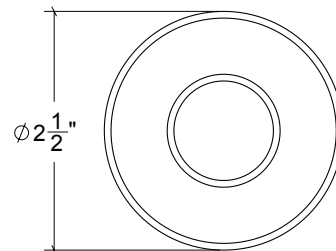

HAMILTON SINKLER

HK090.250 Metropolitan Door Knob

Standard Finishes:

- Antique Brass
- Bright Antique Brass
- Brushed Nickel
- Oil Rubbed Bronze
- Polished Brass Unlacquered
- Polished Chrome
- Polished Nickel
- Satin Brass

Base Material:

Solid Brass

Custom designs, finishes
and sizes available upon request

Knob shown with XR090 Rosette

- Available door functions include entry, passage, privacy, single dummy and full dummy. Other functions available upon request
- Escutcheon back plates in customizable sizes maybe be substituted instead of a rosette
- Interior passage and privacy sets are supplied standard with mini-mortise locks unless otherwise requested
- Entry door sets are supplied with full case mortise locks, are fire-rated, and are available in many function types
- Hamilton Sinkler will select all components to create complete sets as per the configuration of the door