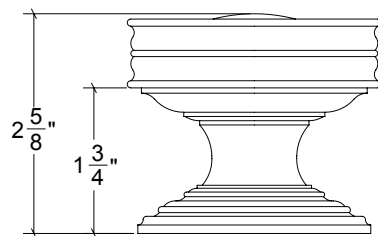

Base Material:

Solid Brass

Custom designs, finishes
and sizes available upon request

Knob shown with XR090 Rosette

- Available door functions include entry, passage, privacy, single dummy and full dummy. Other functions available upon request
- Escutcheon back plates in customizable sizes maybe be substituted instead of a rosette
- Interior passage and privacy sets are supplied standard with mini-mortise locks unless otherwise requested
- Entry door sets are supplied with full case mortise locks, are fire-rated, and are available in many function types
- Hamilton Sinkler will select all components to create complete sets as per the configuration of the door

Base Material:

Solid Brass

Custom designs, finishes
and sizes available upon request

Knob shown with R090.275 Rosette

- Available door functions include entry, passage, privacy, single dummy and full dummy. Other functions available upon request
- Escutcheon back plates in customizable sizes maybe be substituted instead of a rosette
- Interior passage and privacy sets are supplied standard with mini-mortise locks unless otherwise requested
- Entry door sets are supplied with full case mortise locks, are fire-rated, and are available in many function types
- Hamilton Sinkler will select all components to create complete sets as per the configuration of the door