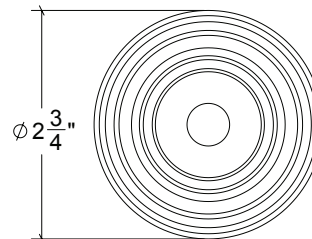

HAMILTON SINKLER

HK090.250 Metropolitan Door Knob

Standard Finishes:

- Antique Brass
- Bright Antique Brass
- Brushed Nickel
- Oil Rubbed Bronze
- Polished Brass Unlacquered
- Polished Chrome
- Polished Nickel
- Satin Brass

Base Material:

Solid Brass

Custom designs, finishes
and sizes available upon request

Knob shown with XR090 Rosette

- Available door functions include entry, passage, privacy, single dummy and full dummy. Other functions available upon request
- Escutcheon back plates in customizable sizes maybe be substituted instead of a rosette
- Interior passage and privacy sets are supplied standard with mini-mortise locks unless otherwise requested
- Entry door sets are supplied with full case mortise locks, are fire-rated, and are available in many function types
- Hamilton Sinkler will select all components to create complete sets as per the configuration of the door