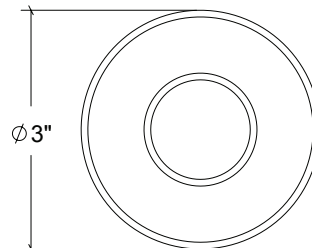

Base Material:

Solid Brass

Custom designs, finishes
and sizes available upon request

Knob shown with XR090 Rosette

- Available door functions include entry, passage, privacy, single dummy and full dummy. Other functions available upon request
- Escutcheon back plates in customizable sizes maybe be substituted instead of a rosette
- Interior passage and privacy sets are supplied standard with mini-mortise locks unless otherwise requested
- Entry door sets are supplied with full case mortise locks, are fire-rated, and are available in many function types
- Hamilton Sinkler will select all components to create complete sets as per the configuration of the door

Base Material:

Solid Brass

Custom designs, finishes
and sizes available upon request

Knob shown with R090.275 Rosette

- Available door functions include entry, passage, privacy, single dummy and full dummy. Other functions available upon request
- Escutcheon back plates in customizable sizes maybe be substituted instead of a rosette
- Interior passage and privacy sets are supplied standard with mini-mortise locks unless otherwise requested
- Entry door sets are supplied with full case mortise locks, are fire-rated, and are available in many function types
- Hamilton Sinkler will select all components to create complete sets as per the configuration of the door