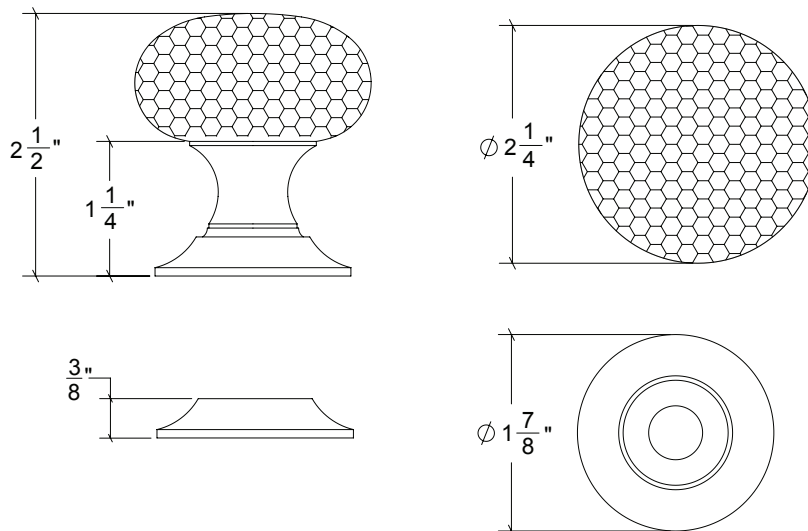

Base Material: Solid Brass

Knob shown with R089 Rosette

- Custom designs, finishes and sizes available upon request
- Available door functions include entry, passage, privacy, single dummy and full dummy. Other functions available upon request
- Escutcheon back plates in customizable sizes maybe be substituted instead of a rosette
- Interior passage and privacy sets are supplied standard with mini-mortise locks unless otherwise requested
- Entry door sets are supplied with full case mortise locks, are fire-rated, and are available in many function types
- Hamilton Sinkler will select all components to create complete sets as per the configuration of the door